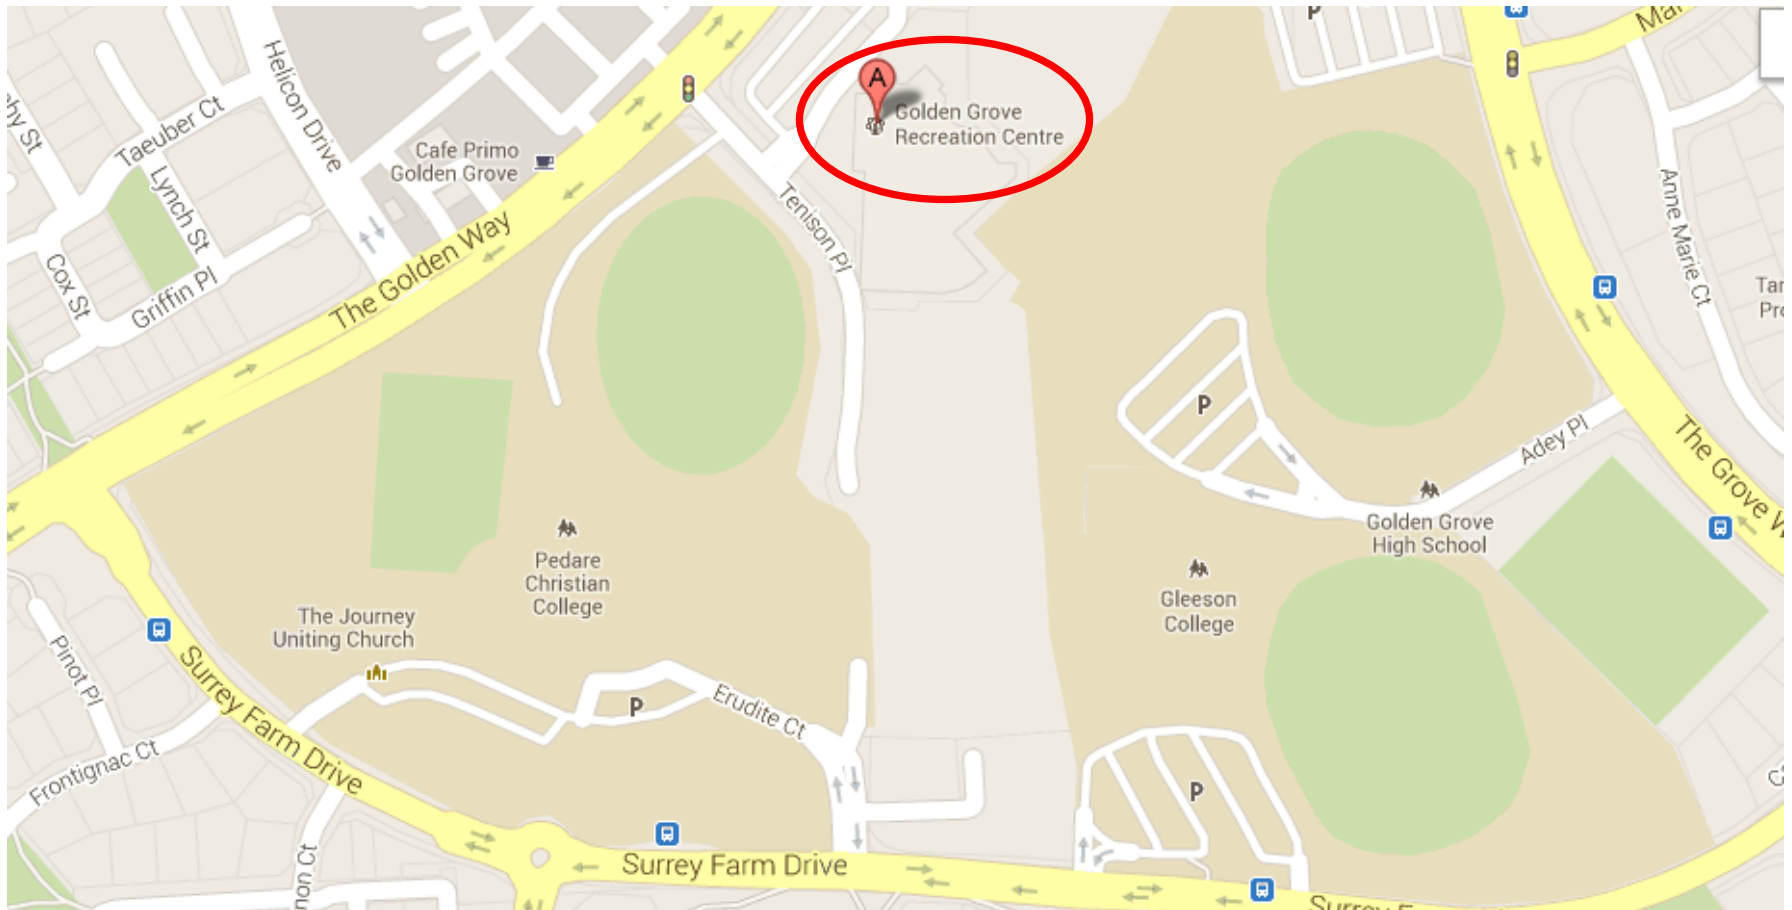

Gleeson College

Badminton and Tennis Venue: Golden Grove Recreation Centre, The Golden Way, Golden

Grove

Rachel Staffin – Sport Administration and Development Officer
0423 773 158 rachel.staffin@gleeson.catholic.edu.au