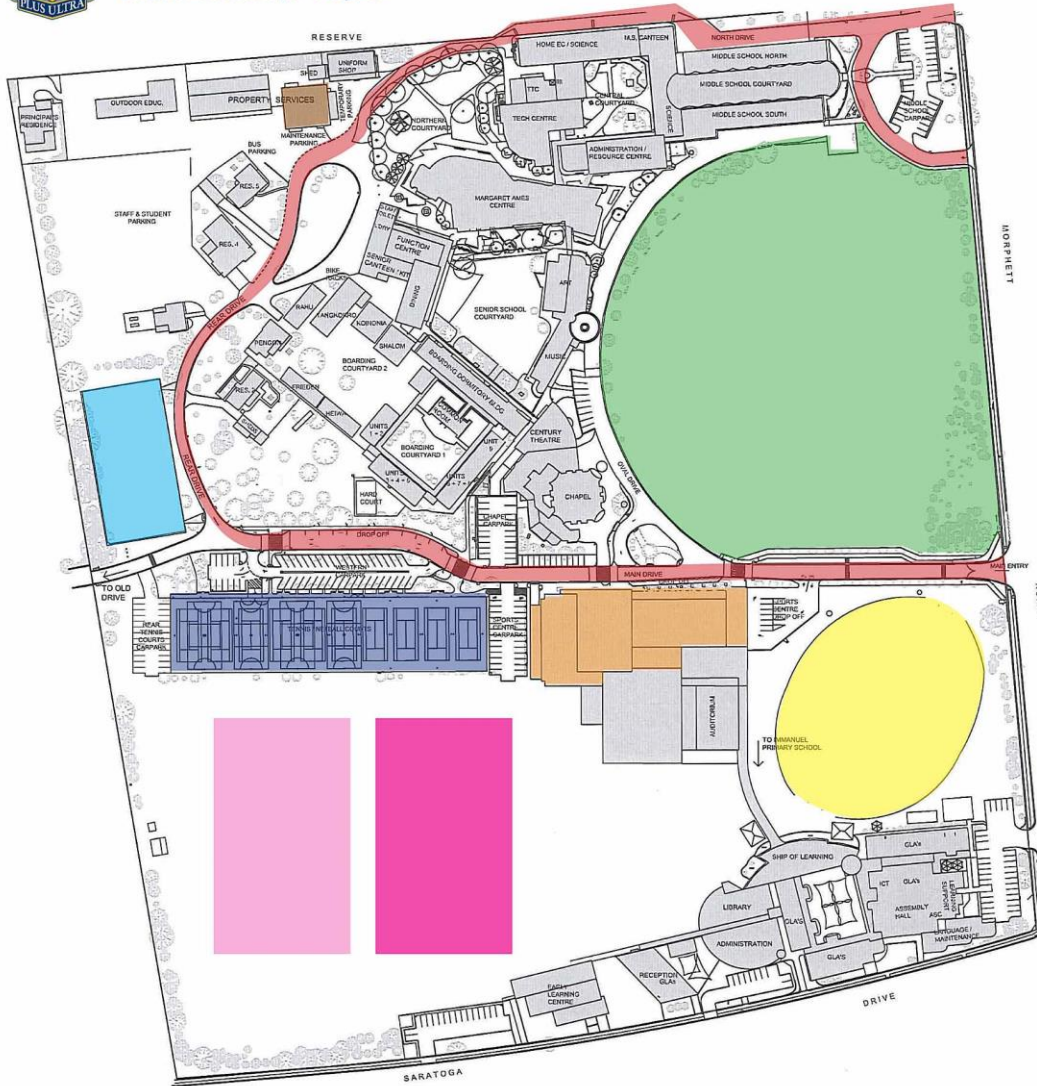

Immanuel College

established 1895

- Tennis Courts (11-14)
- Sports Centre Complex
- Meier Oval
- Tennis Courts (1-10)
- ICOSA Oval
- Morphett Field 1
- Morphett Field 2
- Driveway
- Table Tennis Centre

32 MORPHETT ROAD, NOVAR GARDENS
SPORT INFORMATION from OLAF BODE: Director of Sport Ph 0438 830 058