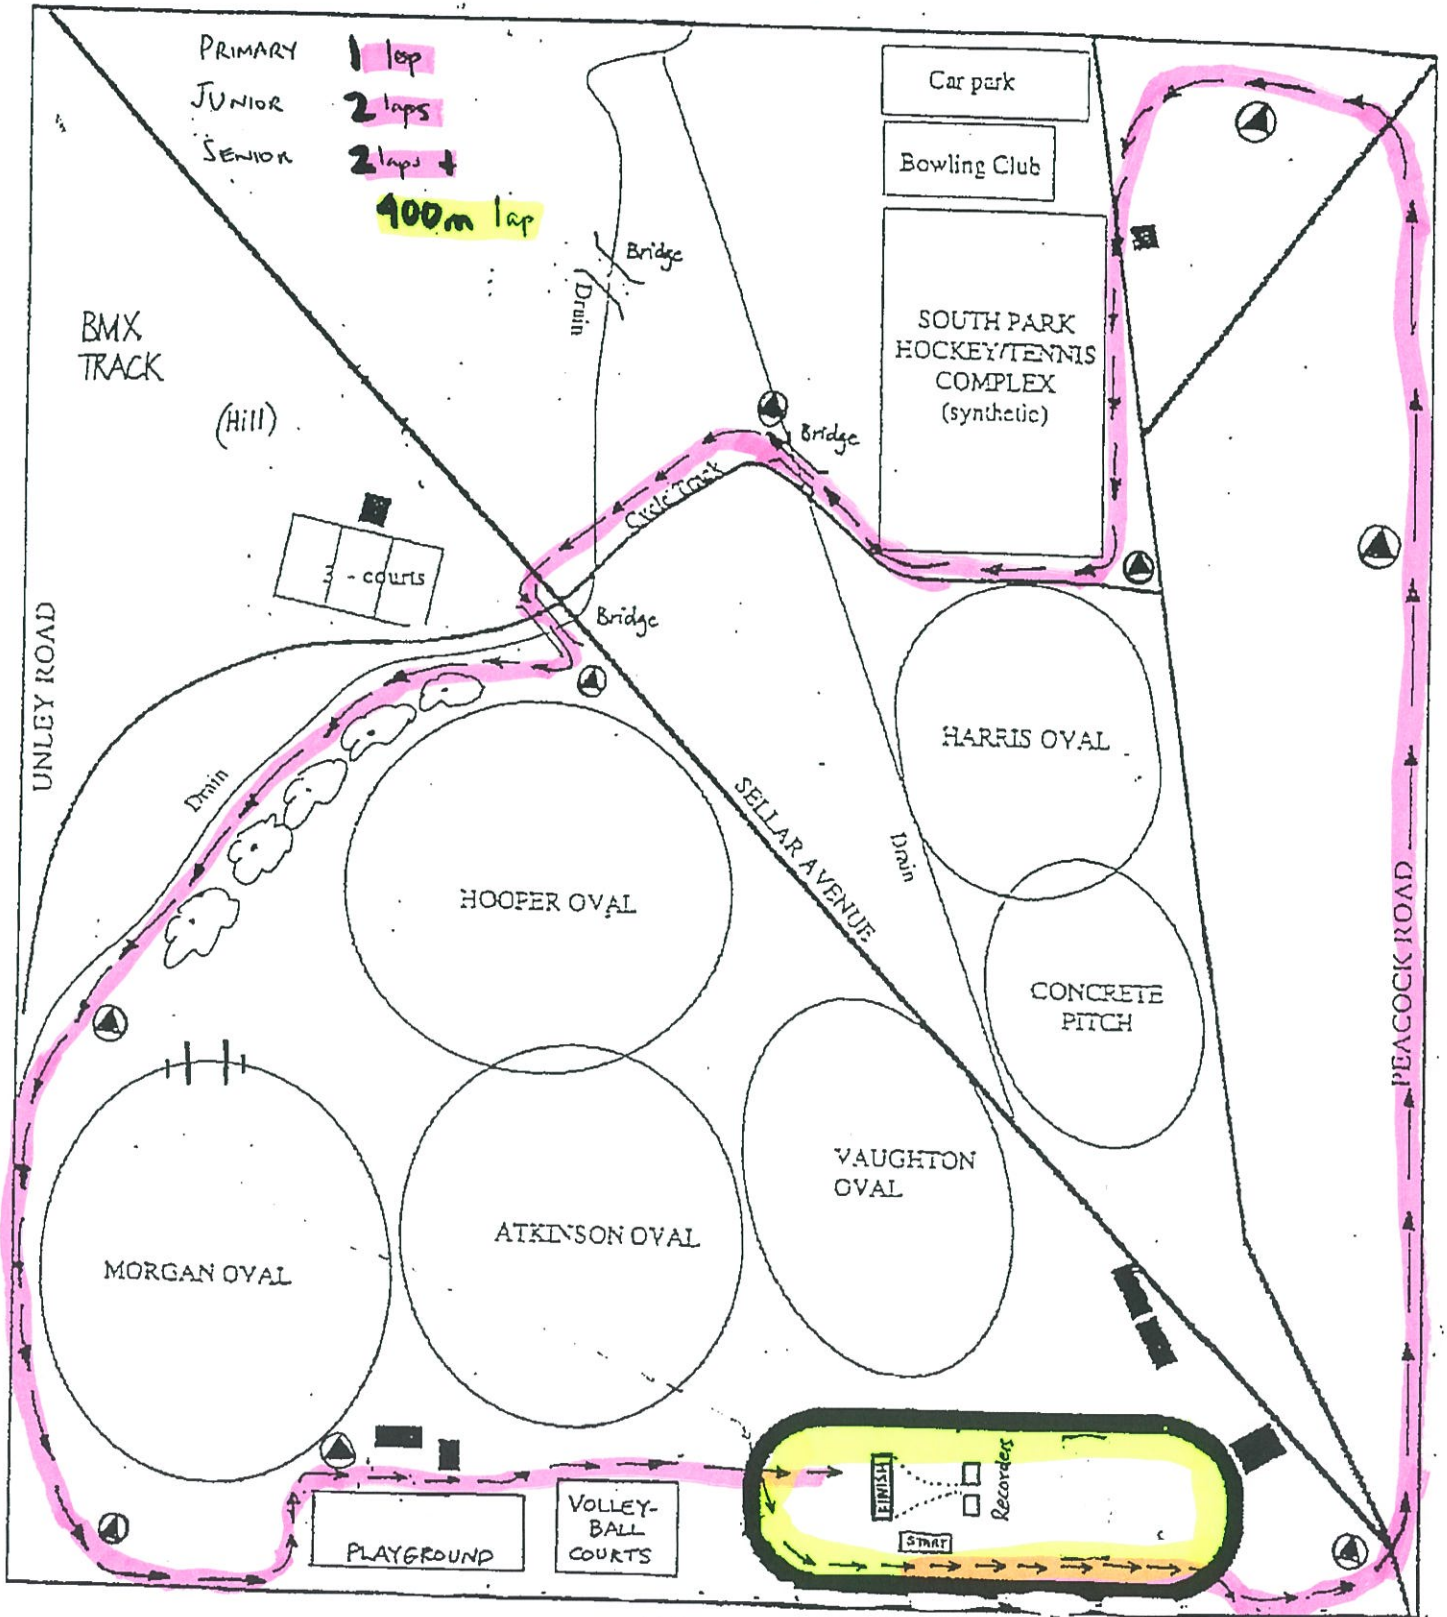

CROSS COUNTRY

PULTENEY GRAMMAR SCHOOL  
OVALS AND TENNIS COURTS

GREENHILL ROAD

SOUTH TERRACE

NORTH

scale: 1cm = 25m (approx)

MARSHALL

SCHOOL Plexi Faves