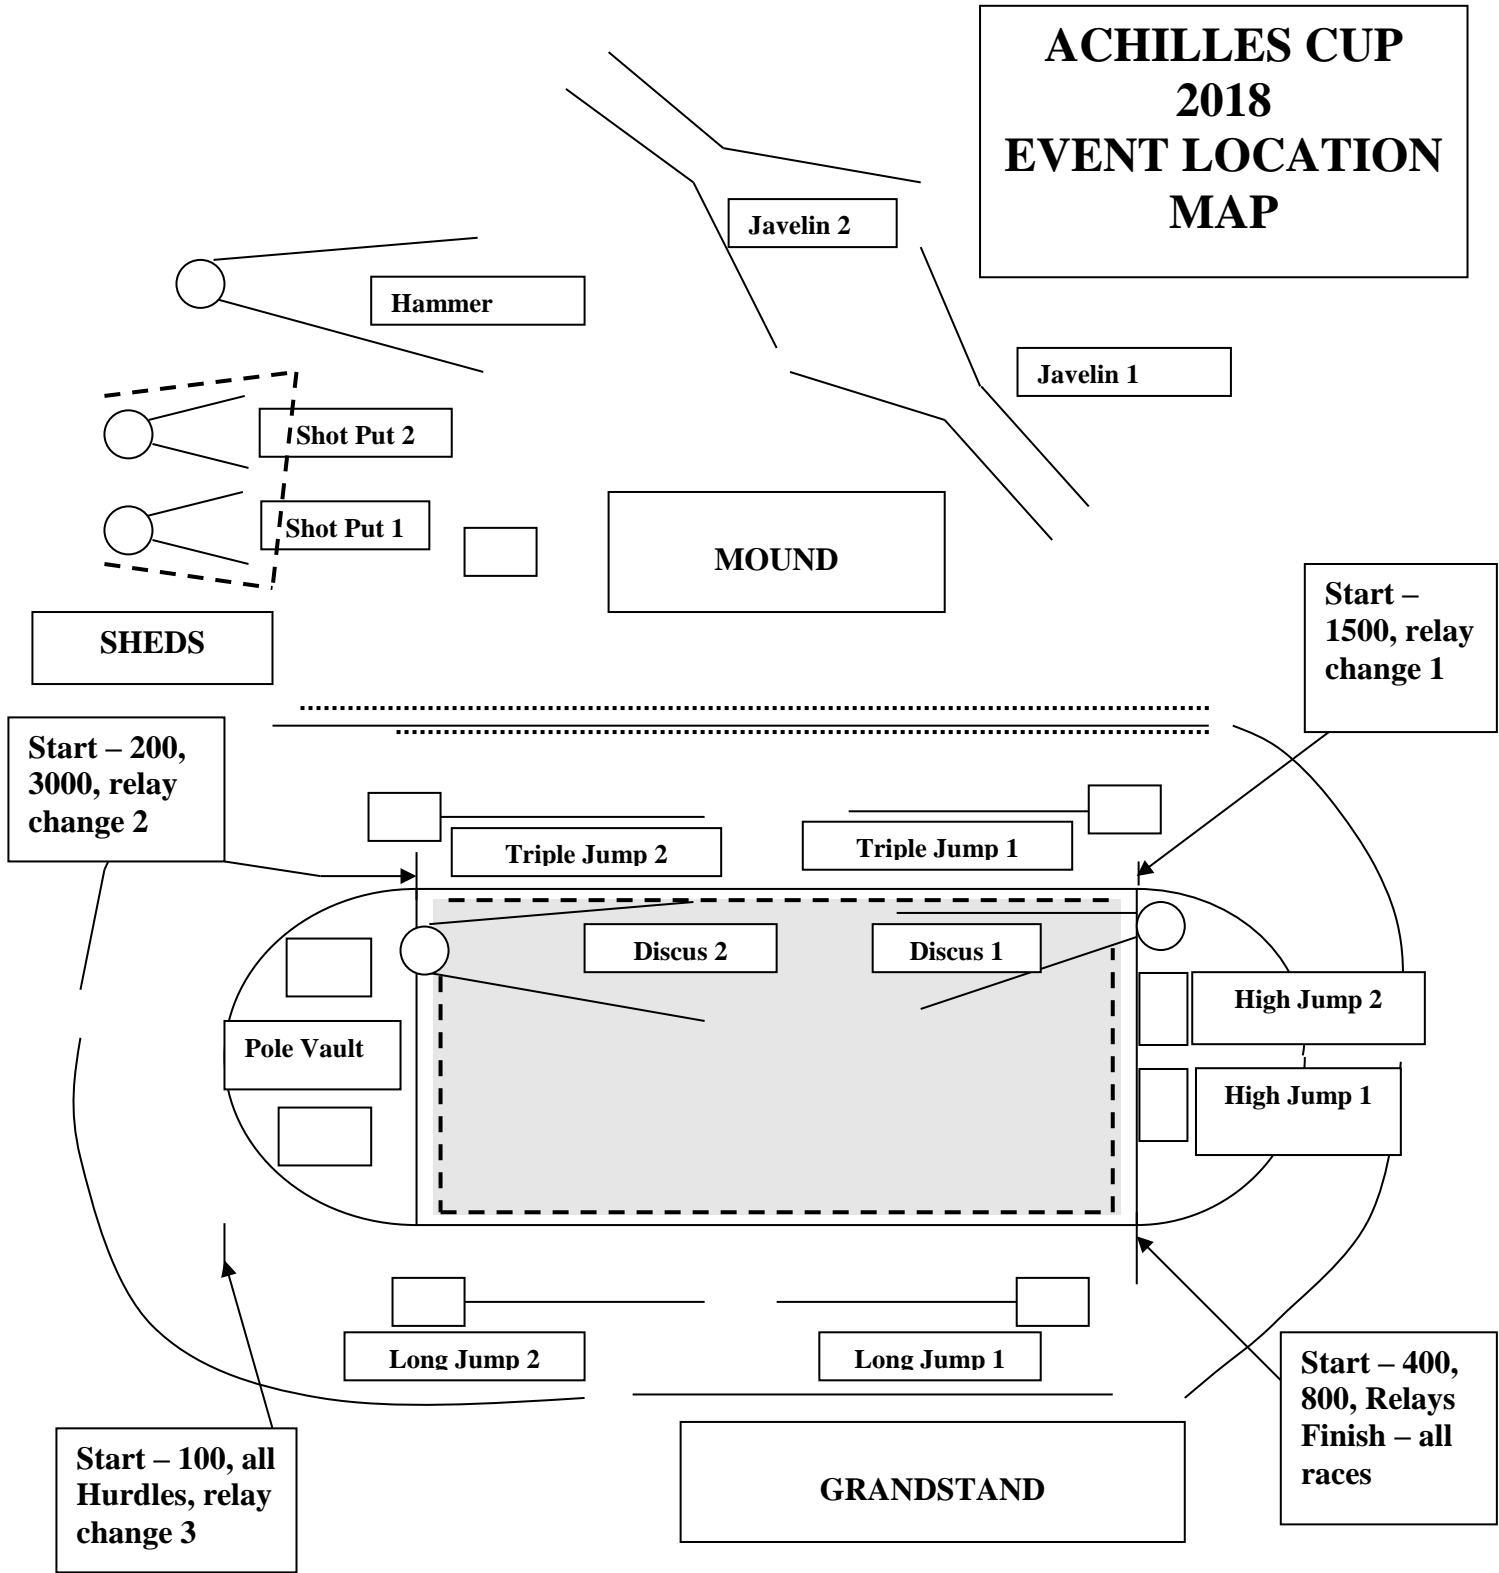

# ACHILLES CUP 2018 EVENT LOCATION MAP

Hammer

Javelin 2

Javelin 1

Shot Put 2

Shot Put 1

MOUND

SHEDS

Start - 1500, relay change 1

Start - 200, 3000, relay change 2

Triple Jump 2

Triple Jump 1

Discus 2

Discus 1

Pole Vault

High Jump 2

High Jump 1

Long Jump 2

Long Jump 1

Start - 400, 800, Relays Finish - all races

GRANDSTAND

Start - 100, all Hurdles, relay change 3