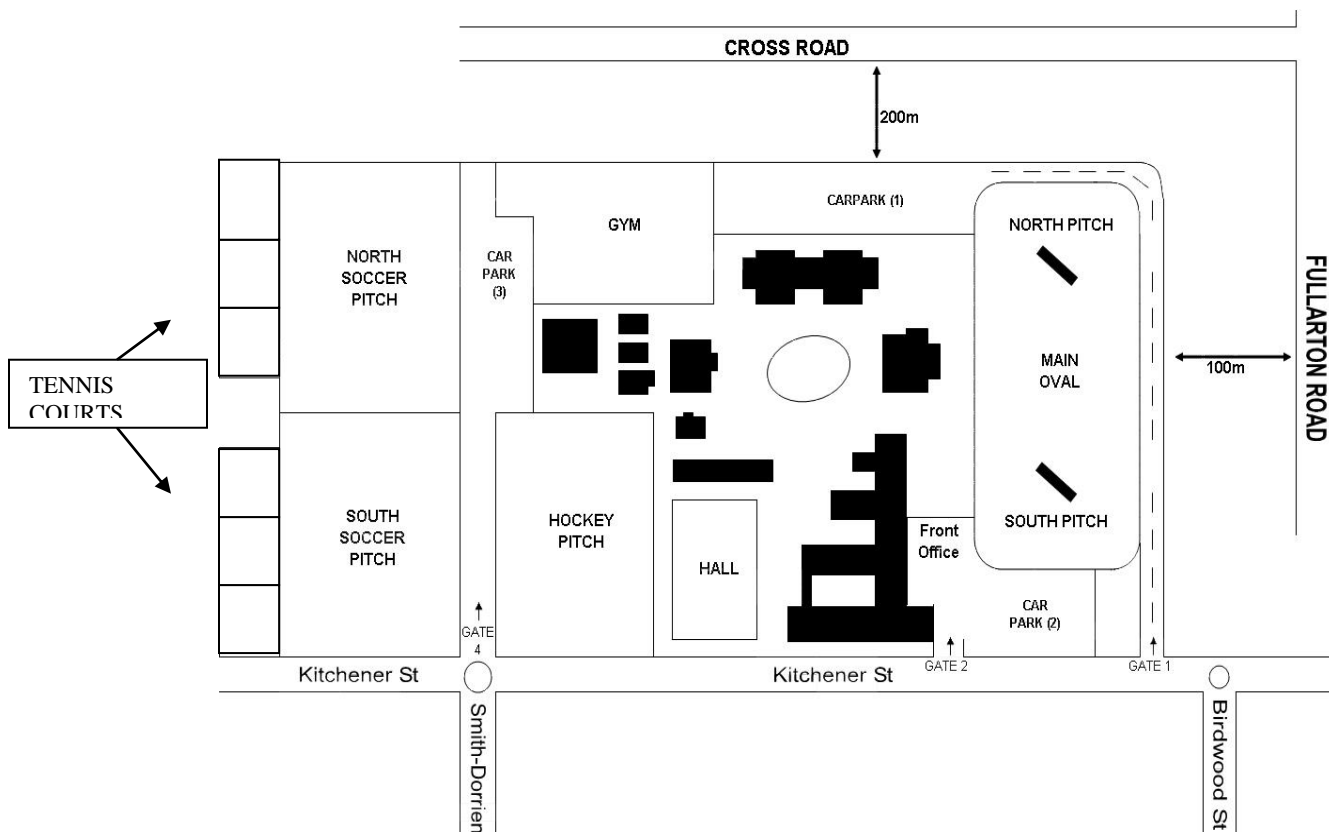

# Unley High School Sports Venues

**@ Unley High School**  
Kitchener Street, Netherby 5062

**Main Oval – Cricket, Football**

**North/South Soccer Pitch – Soccer**

**Gym – Badminton, Basketball, Volleyball, Netball**

## KINGSWOOD OVAL

Belair Rd, Between Halsbury Ave & Kyre Ave

Parking available in Kyre Ave