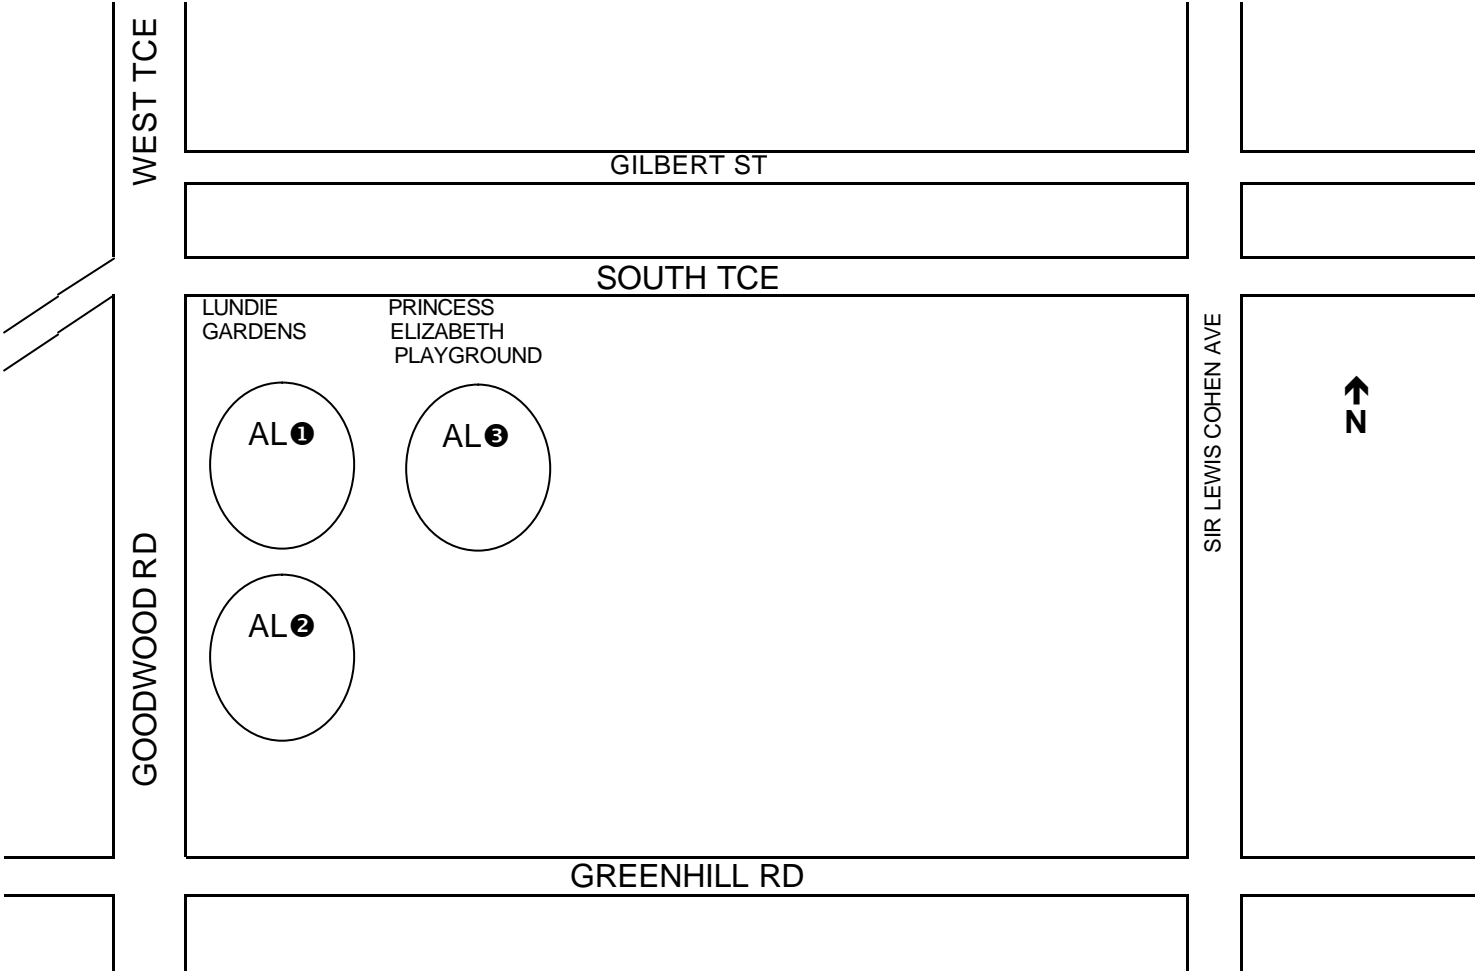

CONCORDIA "OFF CAMPUS" HOME CRICKET FIELDS

DO NOT PARK ON PARK LANDS

(Parking for AL 1 is on Goodwood Rd, and for AL 2, park on South Tce)