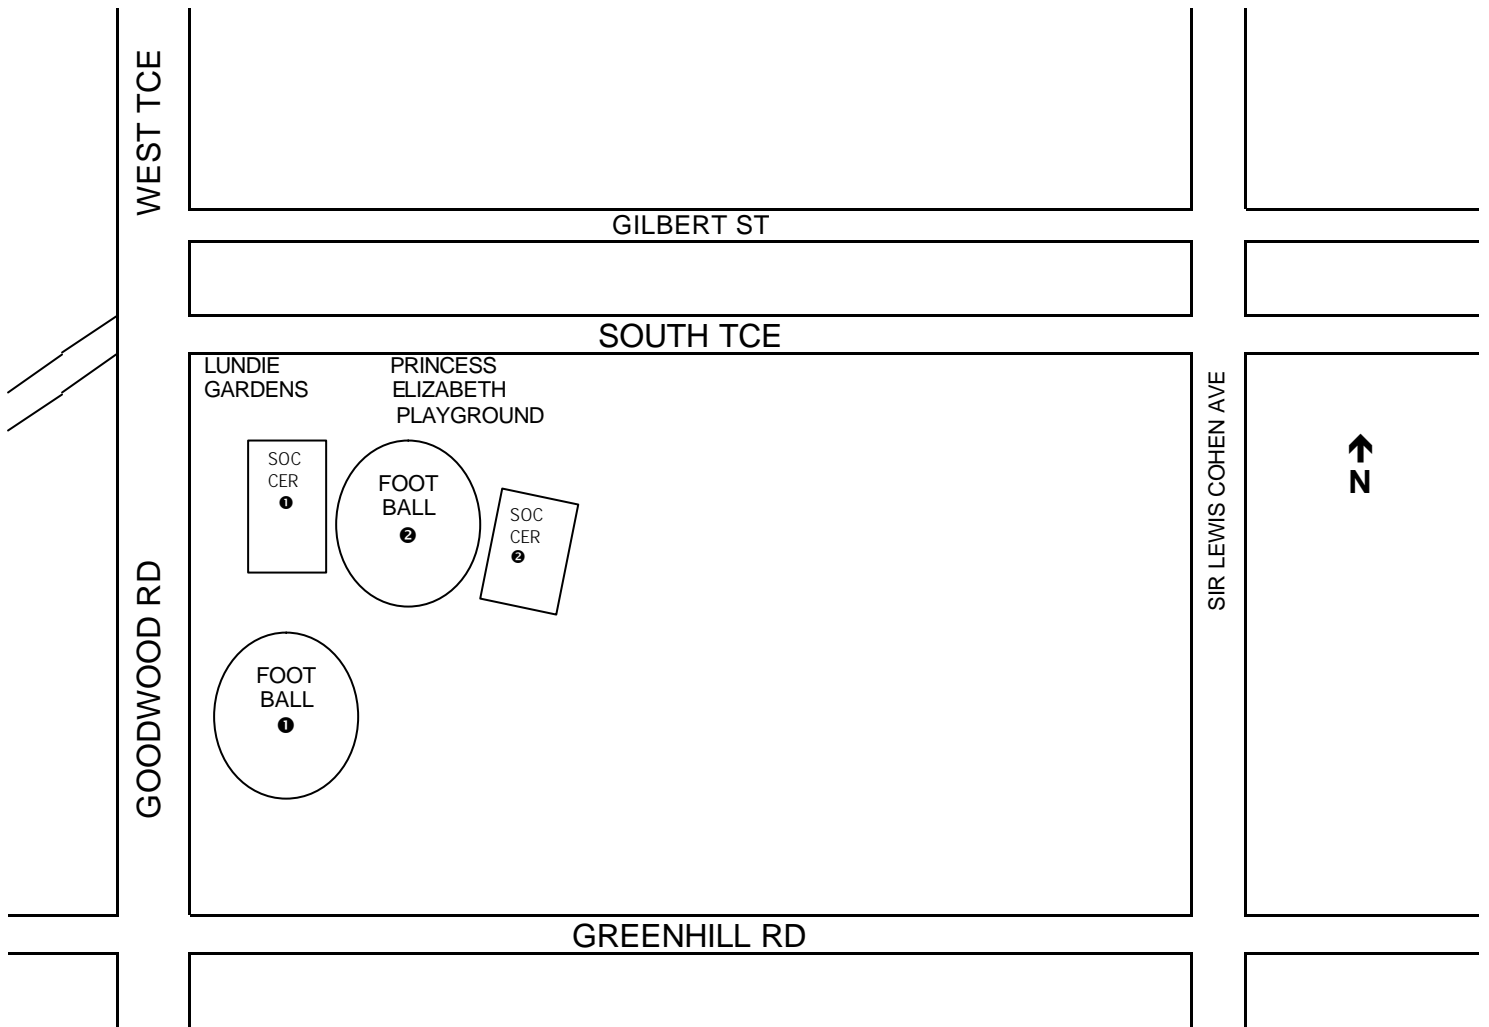

# CONCORDIA "OFF CAMPUS" HOME SOCCER/FOOTBALL FIELDS

**DO NOT PARK ON PARK LANDS**

(Parking for AL ❶ is on Goodwood Rd, and for AL ❷, park on South Tce)