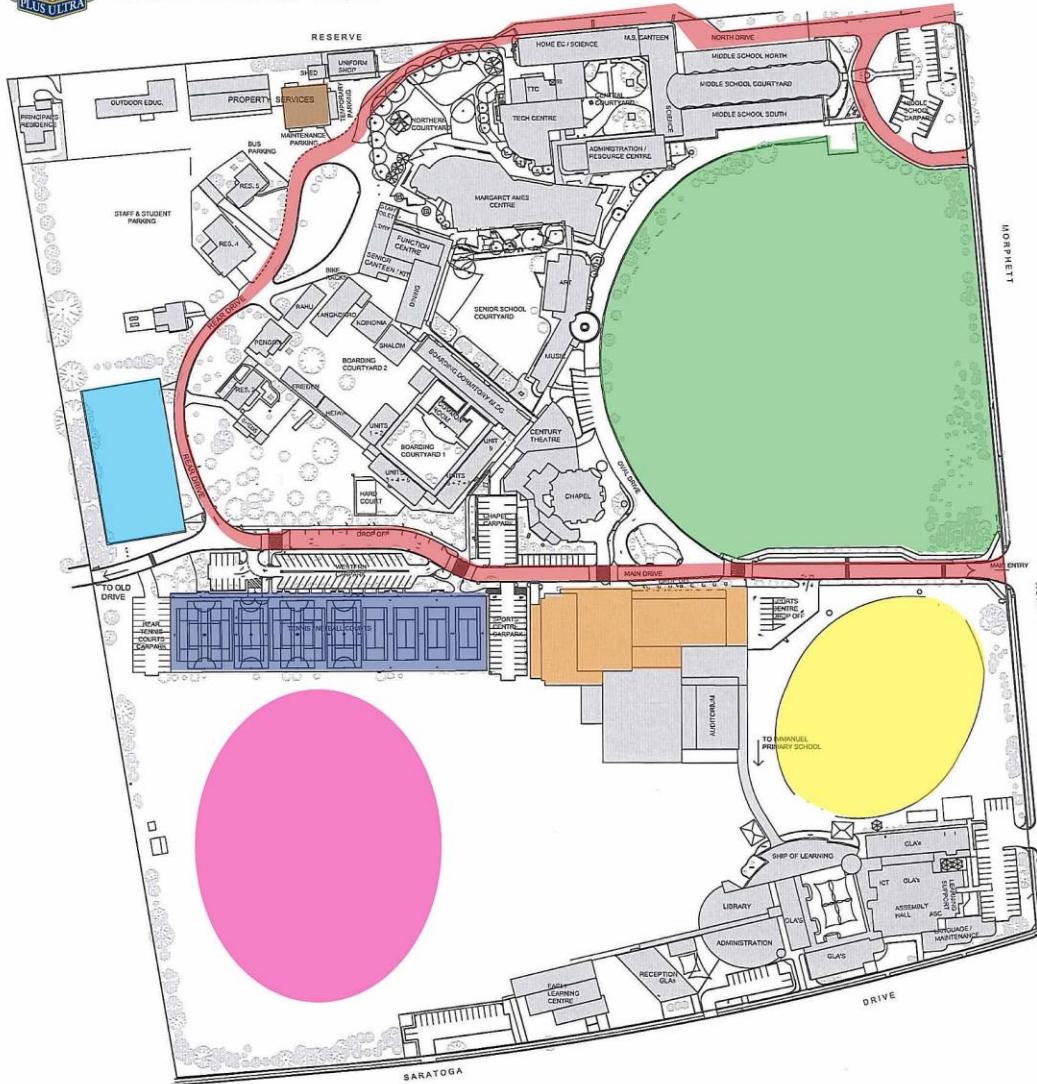

Immanuel College

established 1895

- Tennis Courts (11-14)
- Sports Centre Complex
- Meier Oval
- Tennis Courts (1-10)
- ICOSA Oval
- Morphett Oval
- Driveway
- Table Tennis Centre

32 MORPHETT ROAD, NOVAR GARDENS