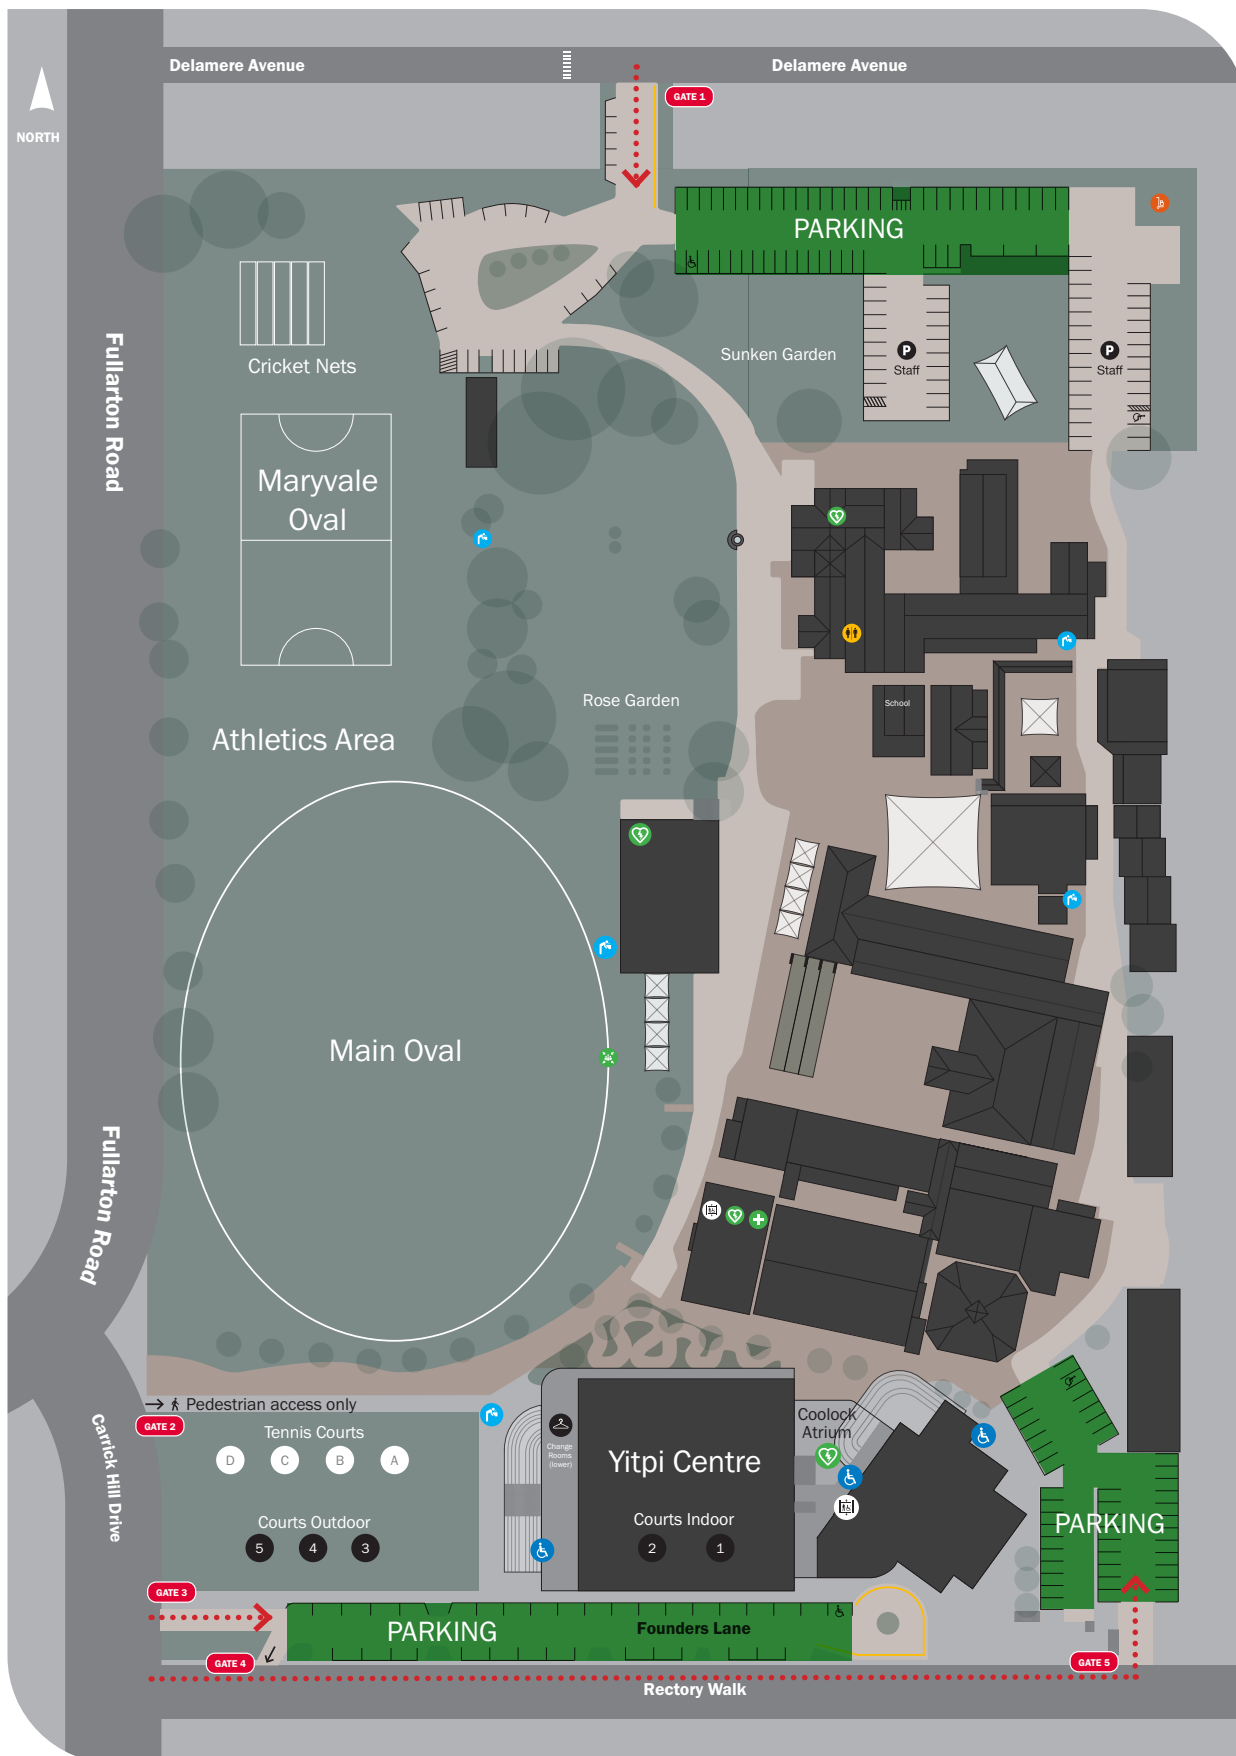

**MERCEDES
COLLEGE**

- GATE 1** Delamere Avenue, Springfield
- GATE 3** Carrick Hill Drive, Springfield
- GATE 5** Rectory Walk, Springfield

Sport Home Games

PARKING

*Out of school hours parking only