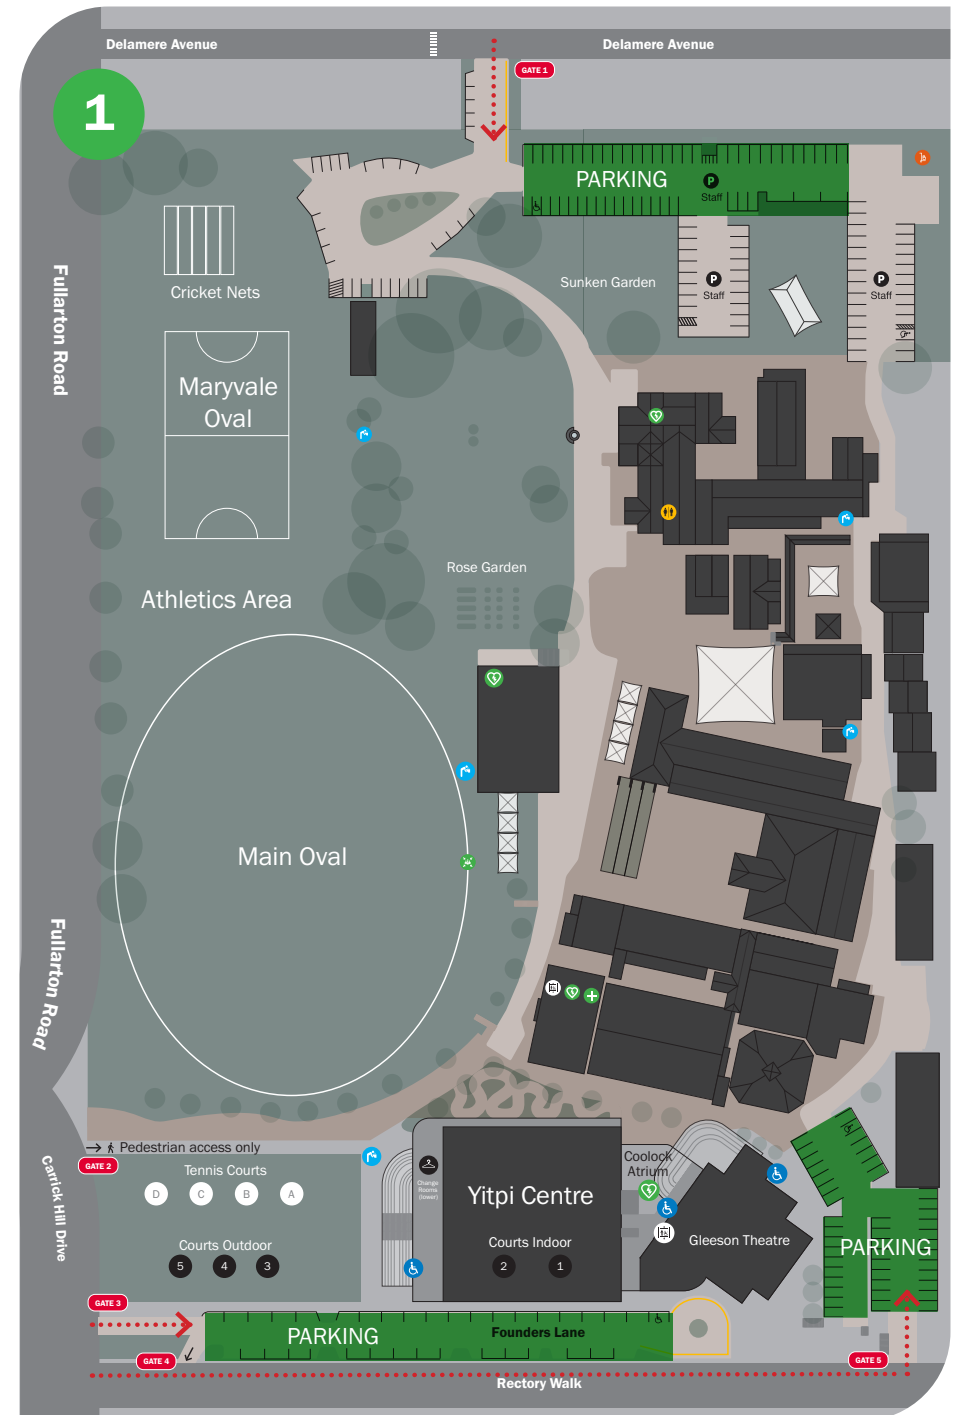

MERCEDES COLLEGE

Sports Fields Primary

1. Mercedes College

540 Fullarton Road, Springfield

Maryvale Oval - via Delamere Avenue GATE 1

Main Oval and Courts - via Carrick Hill Drive GATE 3 (Founders Lane) or Rectory Walk GATE 5

2. The Monestry (St Pauls Retreat)

15 Cross Road, Urrbrae

PARKING *Out of school hours parking only