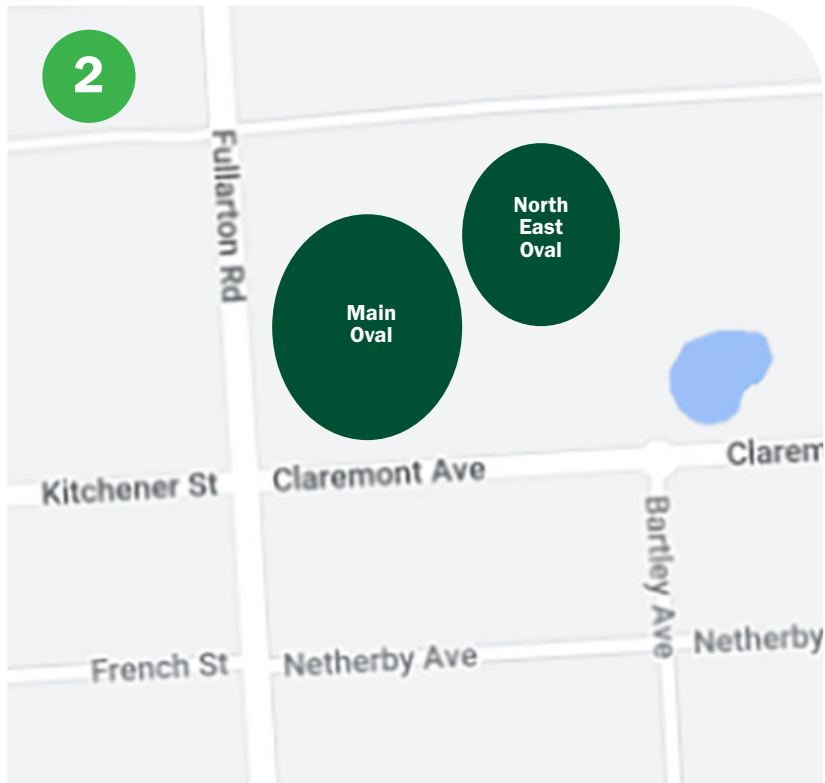

**MERCEDES
COLLEGE**

Sports Fields Secondary

1. Mercedes College

540 Fullarton Road, Springfield

2. Cricket Waite Oval

Corner Fullarton Road and
Claremont Avenue, Urrbrae
Oval No.1 (Main) and No.2 (Northeast)

PARKING

*Out of school
hours parking only