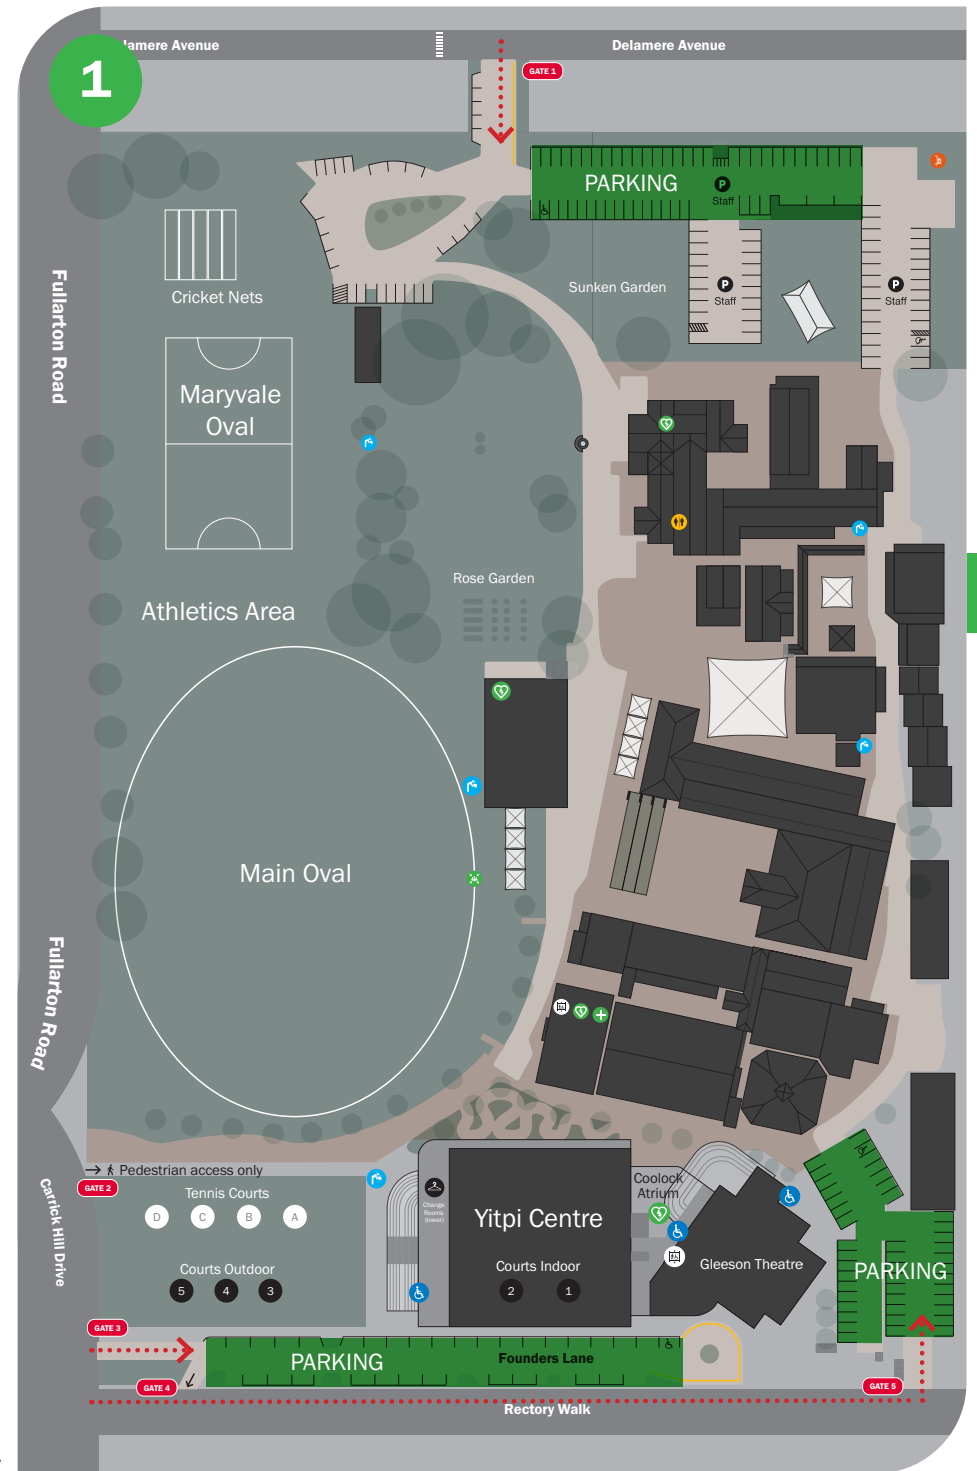

**MERCEDES
COLLEGE**

Sports Fields Secondary

1. Mercedes College

540 Fullarton Road, Springfield

2. Cricket Waite Oval

Corner Fullarton Road and
Claremont Avenue, Urrbrae
Oval No.1 (Main) and No.2 (Northeast)

PARKING

*Out of school
hours parking only