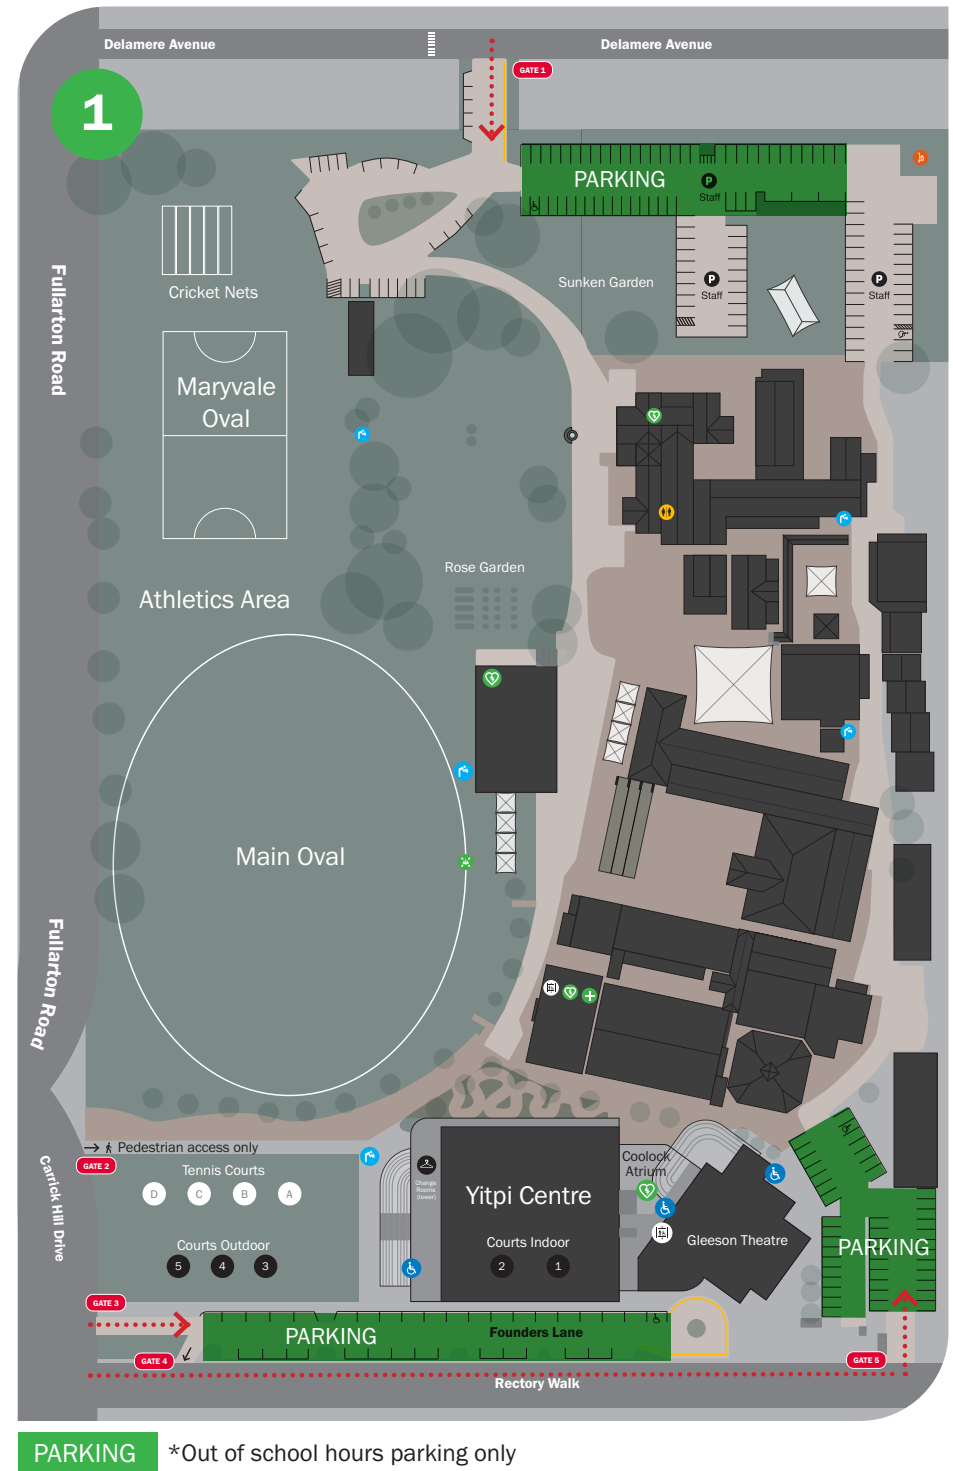

**MERCEDES
COLLEGE**

Sports Fields Secondary

1. Mercedes College

540 Fullarton Road, Springfield

2. Waite Oval

Corner Fullarton Road and
Claremont Avenue, Urrbrae

3. Kingswood Oval

Corner Belair Road and
Halsbury Ave, Kingswood

4. Springbank Secondary College Oval

267 Daws Rd, Pasadena

PARKING *Out of school hours parking only