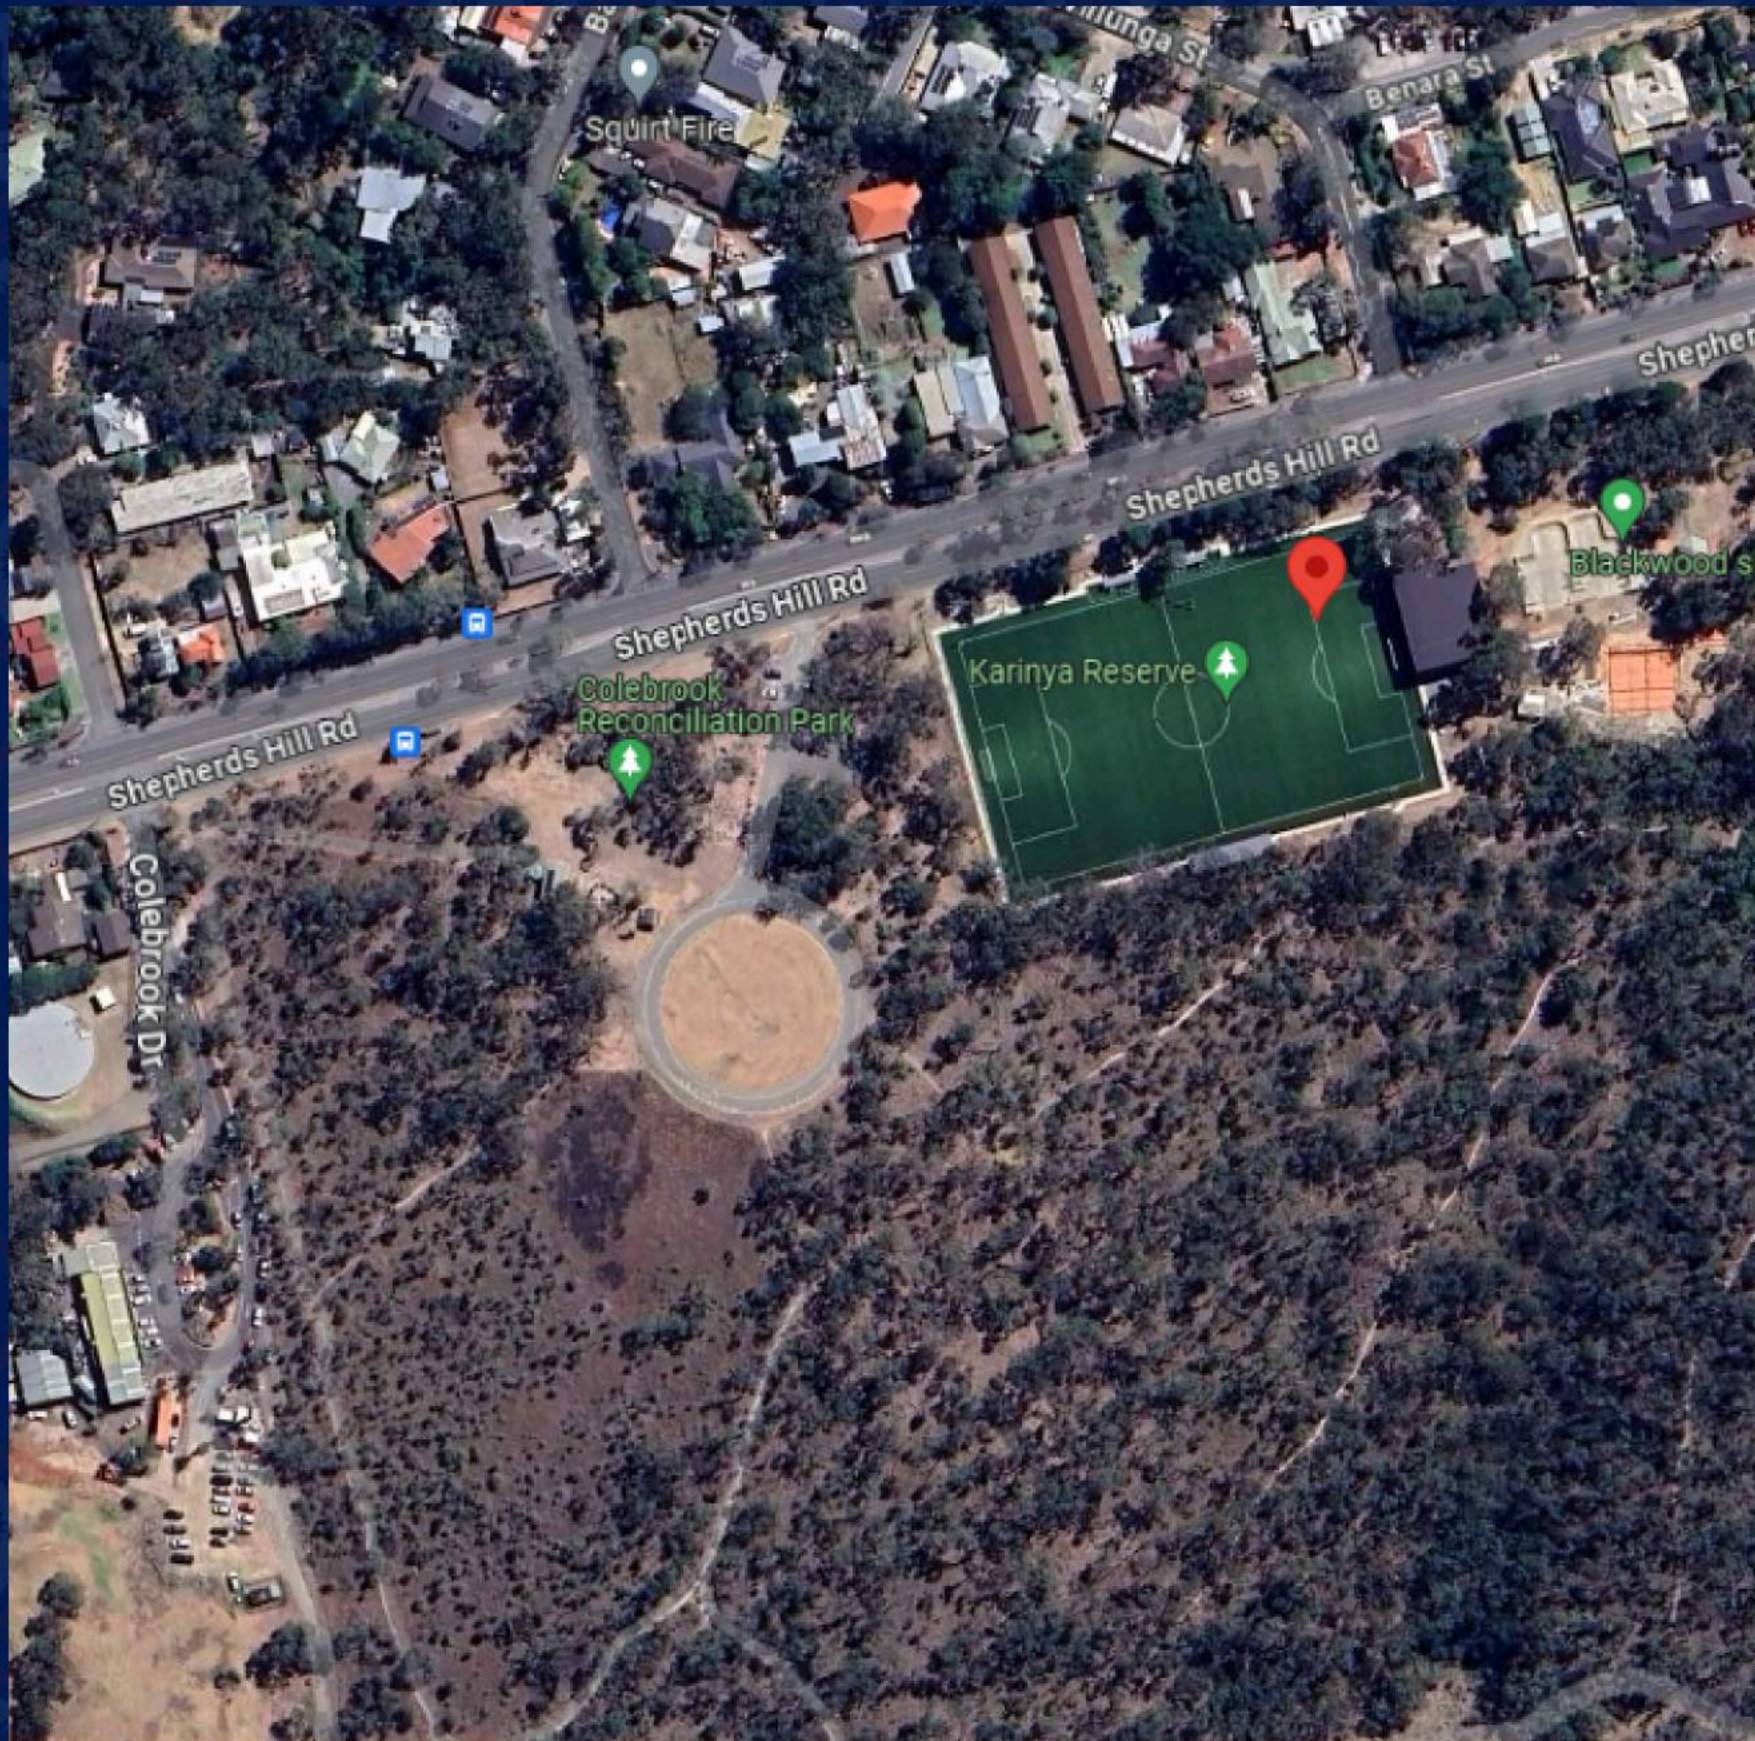

VENUE 11
STURT LIONS FOOTBALL CLUB

(KARINYA RESERVE)

Shepherds Hill Road,
Eden Hills SA 5050