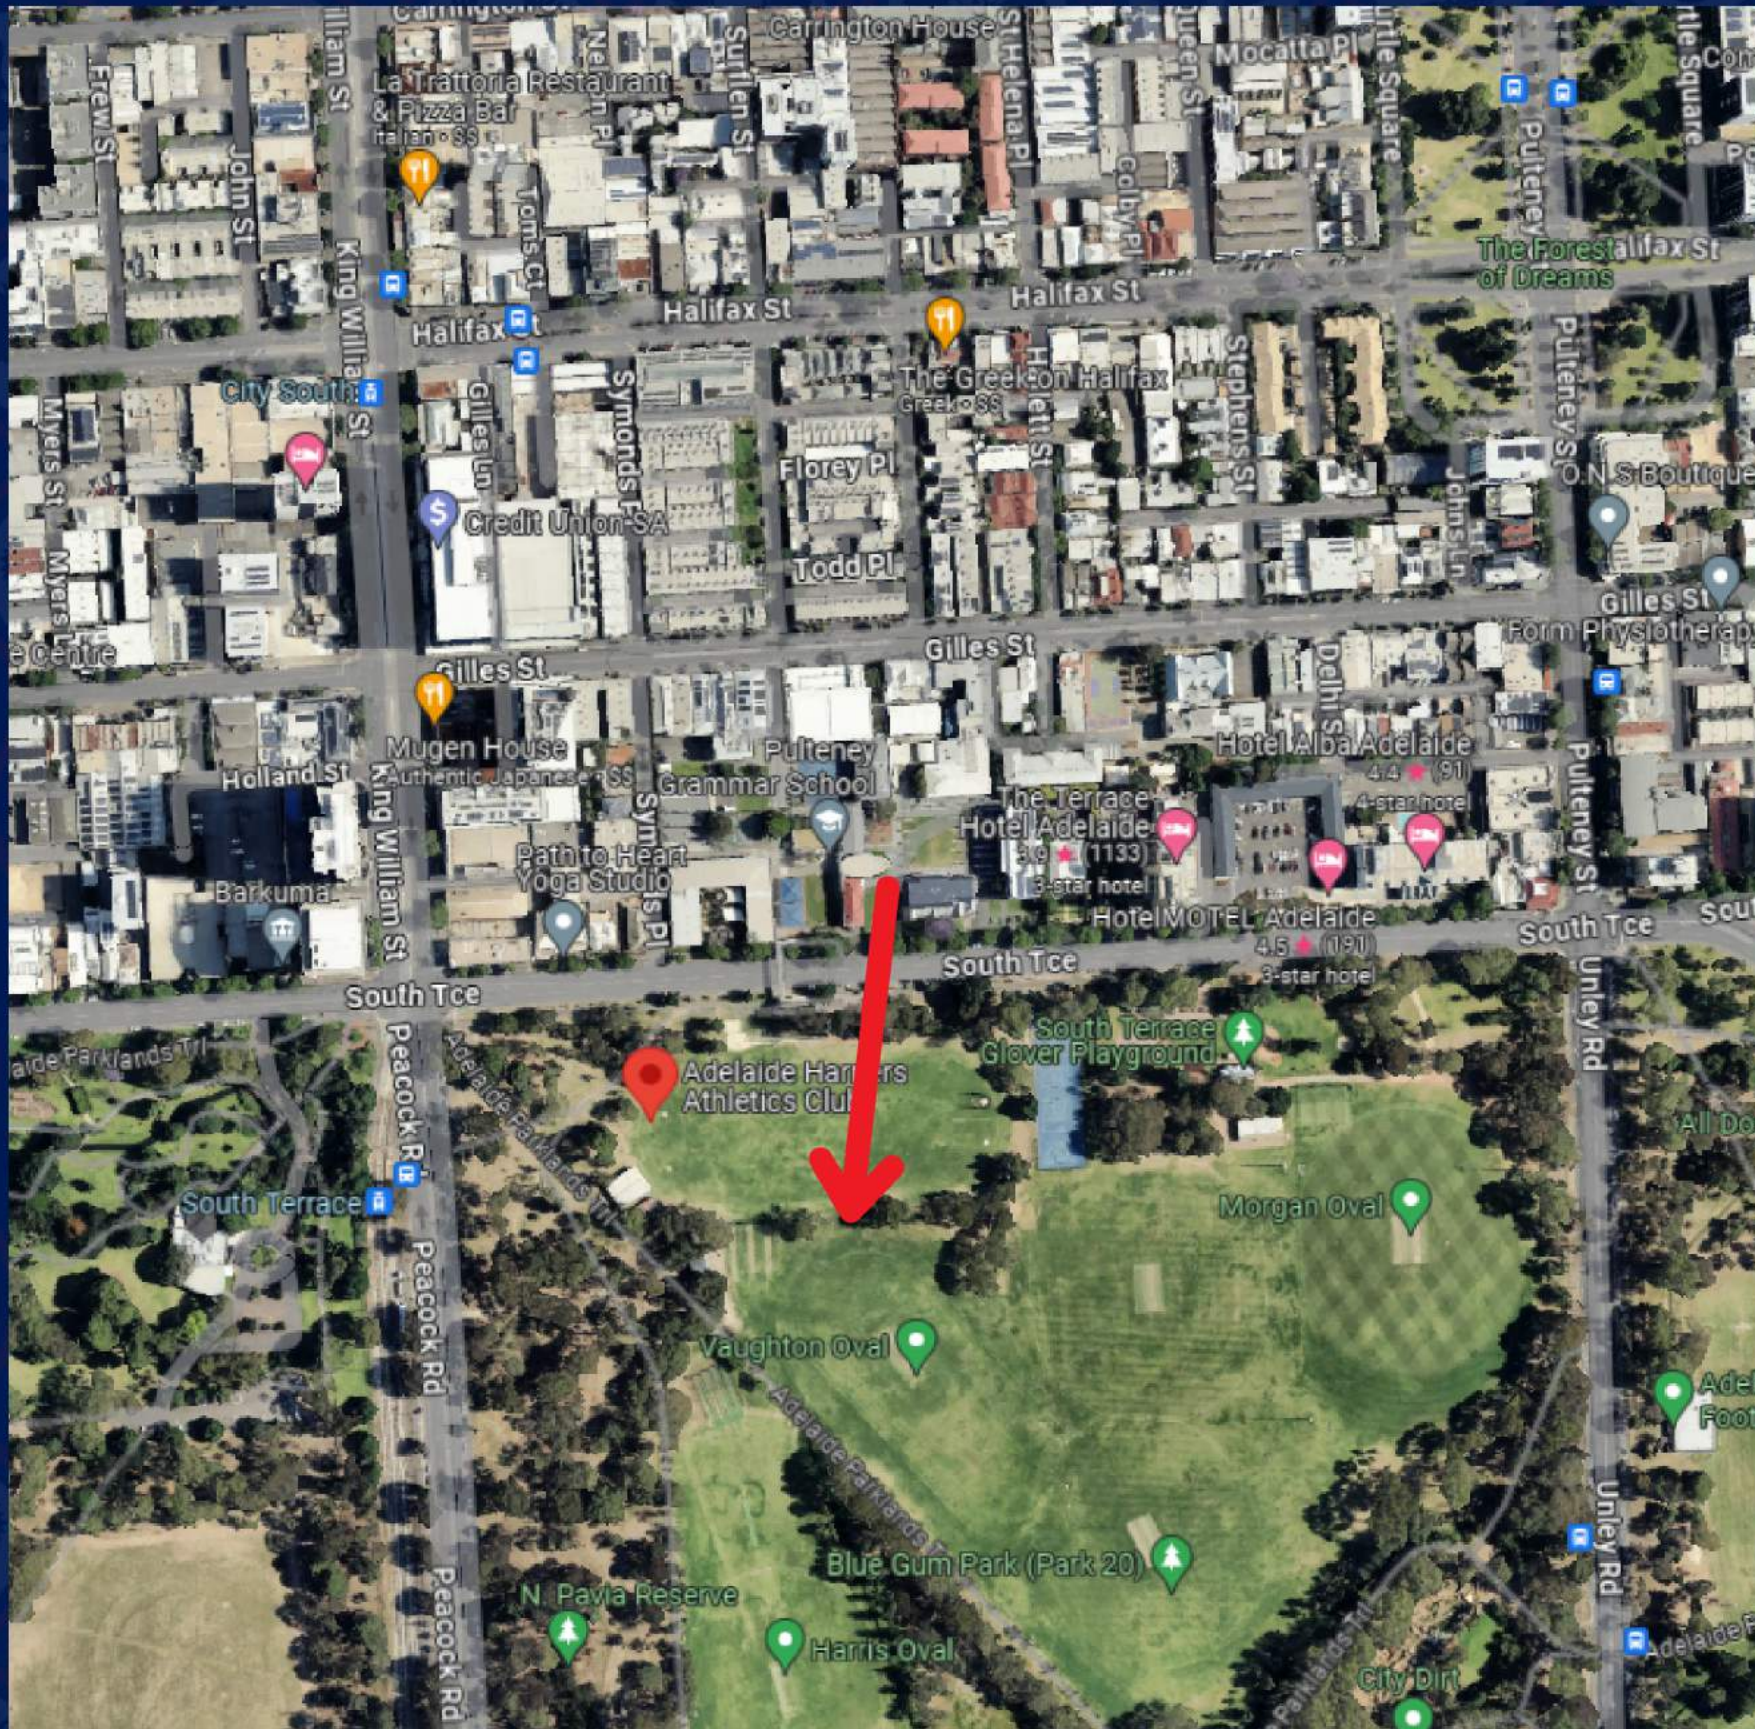

VENUE 10
PULTENEY GRAMMER OVALS
Crn Peacock Rd & South Tce
Adelaide SA 5000
Opposite Pulteney Grammar School