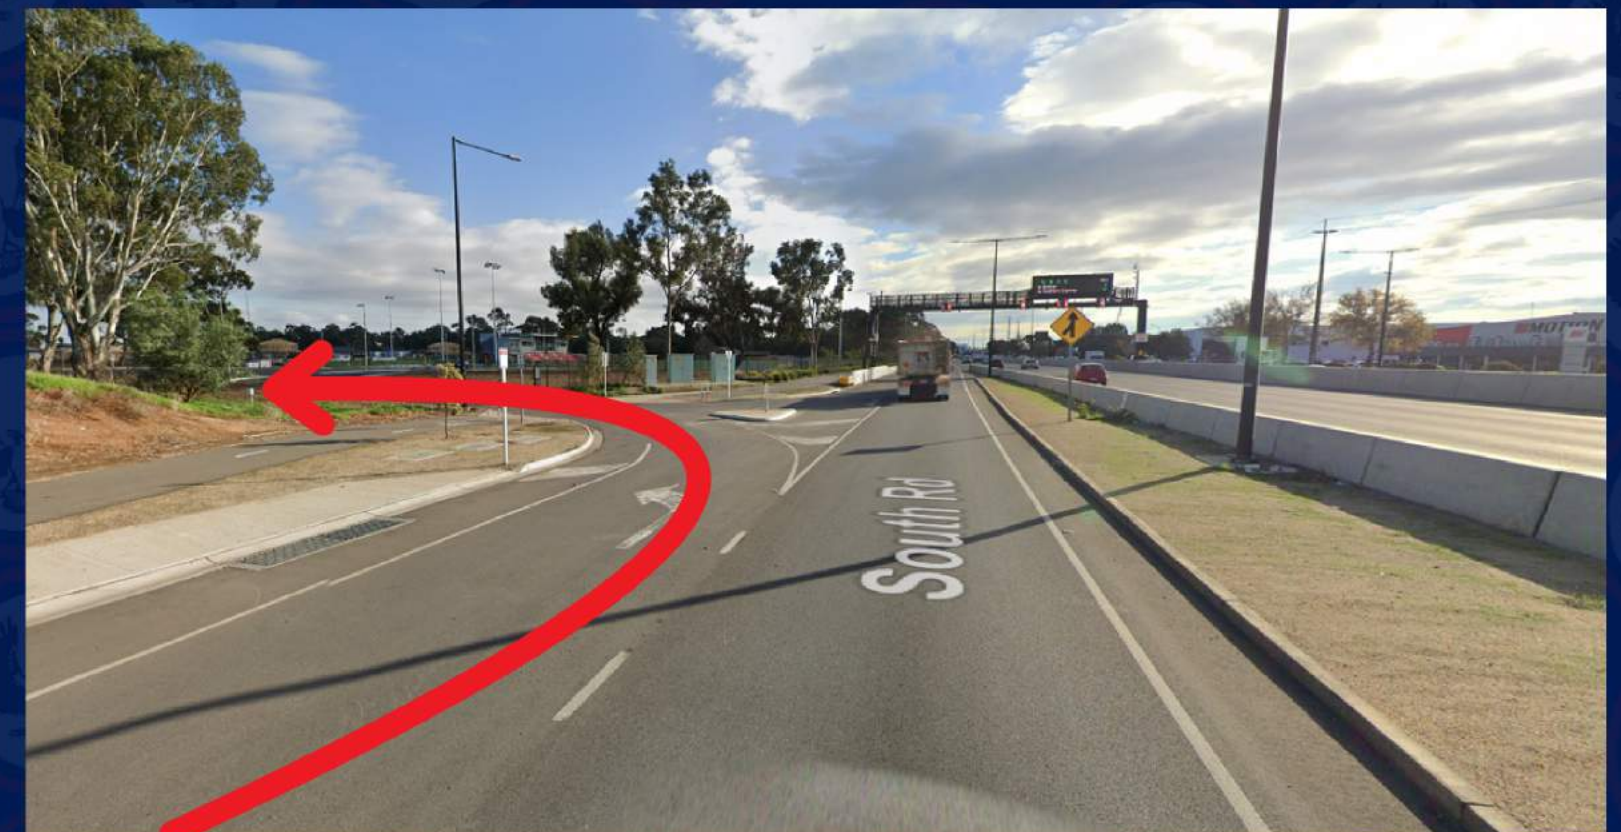

SPORTS ASSOCIATION

for Adelaide Schools

**Soccer Venue Guide
For 1st XI Soccer**

Current as of May 2024

**SPORTS
ASSOCIATION**

for Adelaide Schools

TABLE OF CONTENTS

| | |
|---|-------|
| Venue 1: Croydon Soccer Club..... | Pg 3 |
| Venue 2: ServiceFM Stadium (Football SA)..... | Pg 5 |
| Venue 3: Adelaide City Park (Oakden)..... | Pg 7 |
| Venue 4: Jack Smith Park (Birkalla)..... | Pg 8 |
| Venue 5: O'Sullivan Beach (SA Panthers)..... | Pg 9 |
| Venue 6: SHC Senior School..... | Pg 10 |
| Venue 7: West Beach Football Centre..... | Pg 11 |
| Venue 8: Campbelltown Soccer Club..... | Pg 12 |
| Venue 9: TK Shutter (Metro)..... | Pg 13 |
| Venue 10: Pulteney Grammer Ovals..... | Pg 14 |
| Venue 11: Sturt Lions Football Club..... | Pg 15 |

**VENUE 1
CROYDON SOCCER CLUB**

483 South Road,
Regency Park SA 5010

Enter Carpark via South Road

VENUE 1
CROYDON SOCCER CLUB

VENUE 2
SERVICEFM STADIUM (FOOTBALL SA)

Cnr Matildas Drive & Briens Road, Gepps
Cross SA 5094

Enter via Matildas Dr off Briens Rd

VENUE 2

SERVICEFM STADIUM (FOOTBALL SA) - ARTIFICIAL PITCHES

VENUE 3
ADELAIDE CITY PARK (OAKDEN)

Crn Fosters Rd & Hilltop Dr,
Oakden SA 5086

Enter Carpark via Hilltop Drive

VENUE 4
JACK SMITH PARK (BIRKALLA)
Morphett Rd, Novar Gardens SA 5040
Enter Carpark via Morphett Rd from
Anzac Hwy or Saratoga Dr

VENUE 5
O'SULLIVAN BEACH (SA PANTHERS)
Galloway Rd O'Sullivan Beach SA 5166
Enter via Marine Dr from Galloway Rd