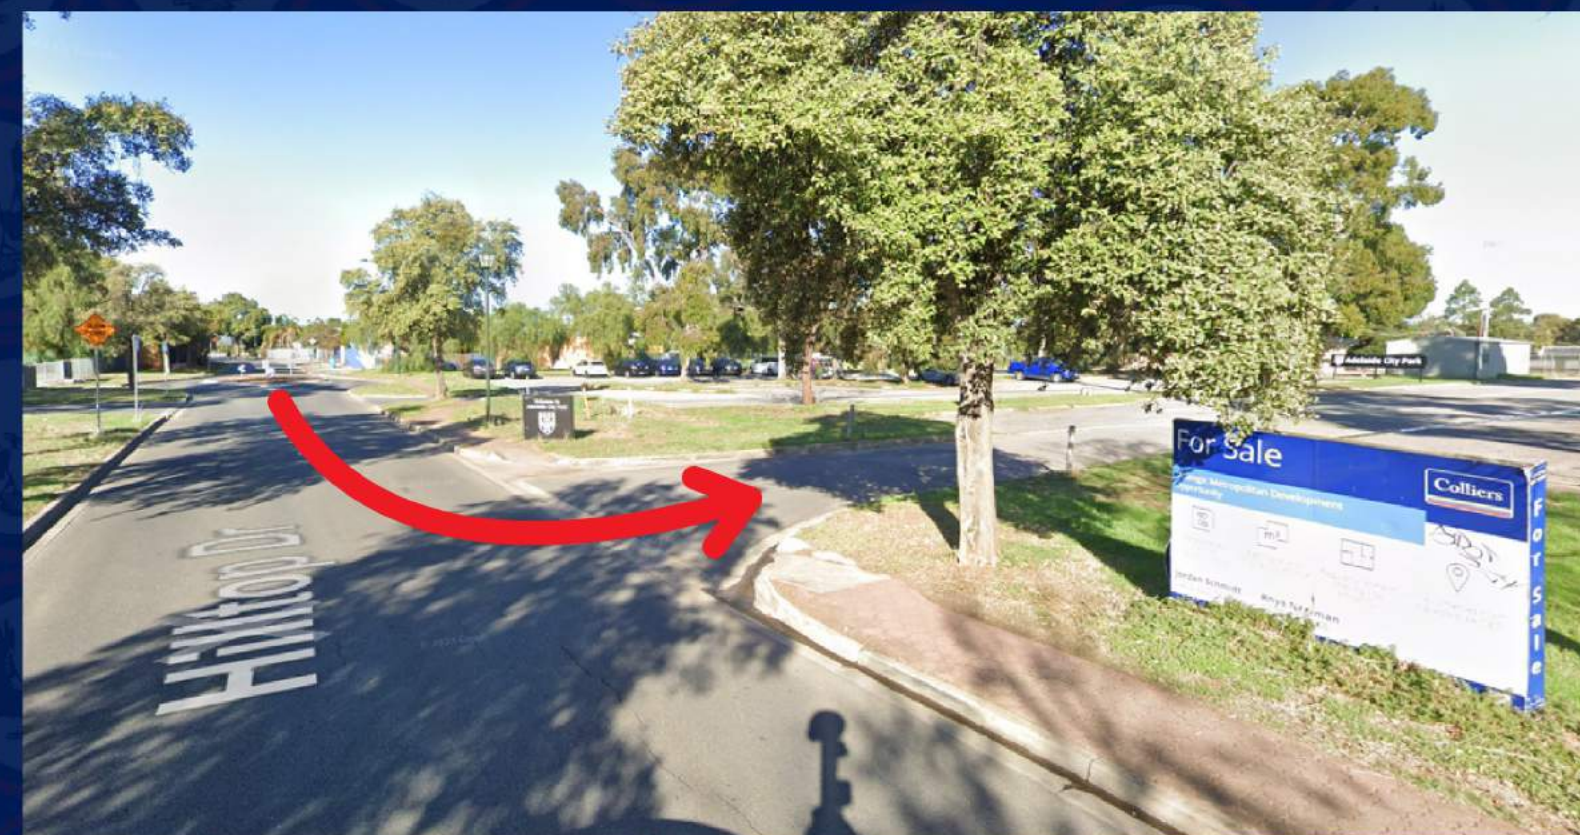

**VENUE 1
CROYDON SOCCER CLUB**

483 South Road,
Regency Park SA 5010

Enter Carpark via South Road

VENUE 1
CROYDON SOCCER CLUB

VENUE 2
SERVICEFM STADIUM (FOOTBALL SA)

Cnr Matildas Drive & Briens Road, Gepps
Cross SA 5094

Enter via Matildas Dr off Briens Rd

VENUE 2

SERVICEFM STADIUM (FOOTBALL SA) - ARTIFICIAL PITCHES

VENUE 3
ADELAIDE CITY PARK (OAKDEN)

Crn Fosters Rd & Hilltop Dr,
Oakden SA 5086

Enter Carpark via Hilltop Drive

VENUE 4
JACK SMITH PARK (BIRKALLA)
Morphett Rd, Novar Gardens SA 5040
Enter Carpark via Morphett Rd from
Anzac Hwy or Saratoga Dr

VENUE 5
O'SULLIVAN BEACH (SA PANTHERS)
Galloway Rd O'Sullivan Beach SA 5166
Enter via Marine Dr from Galloway Rd