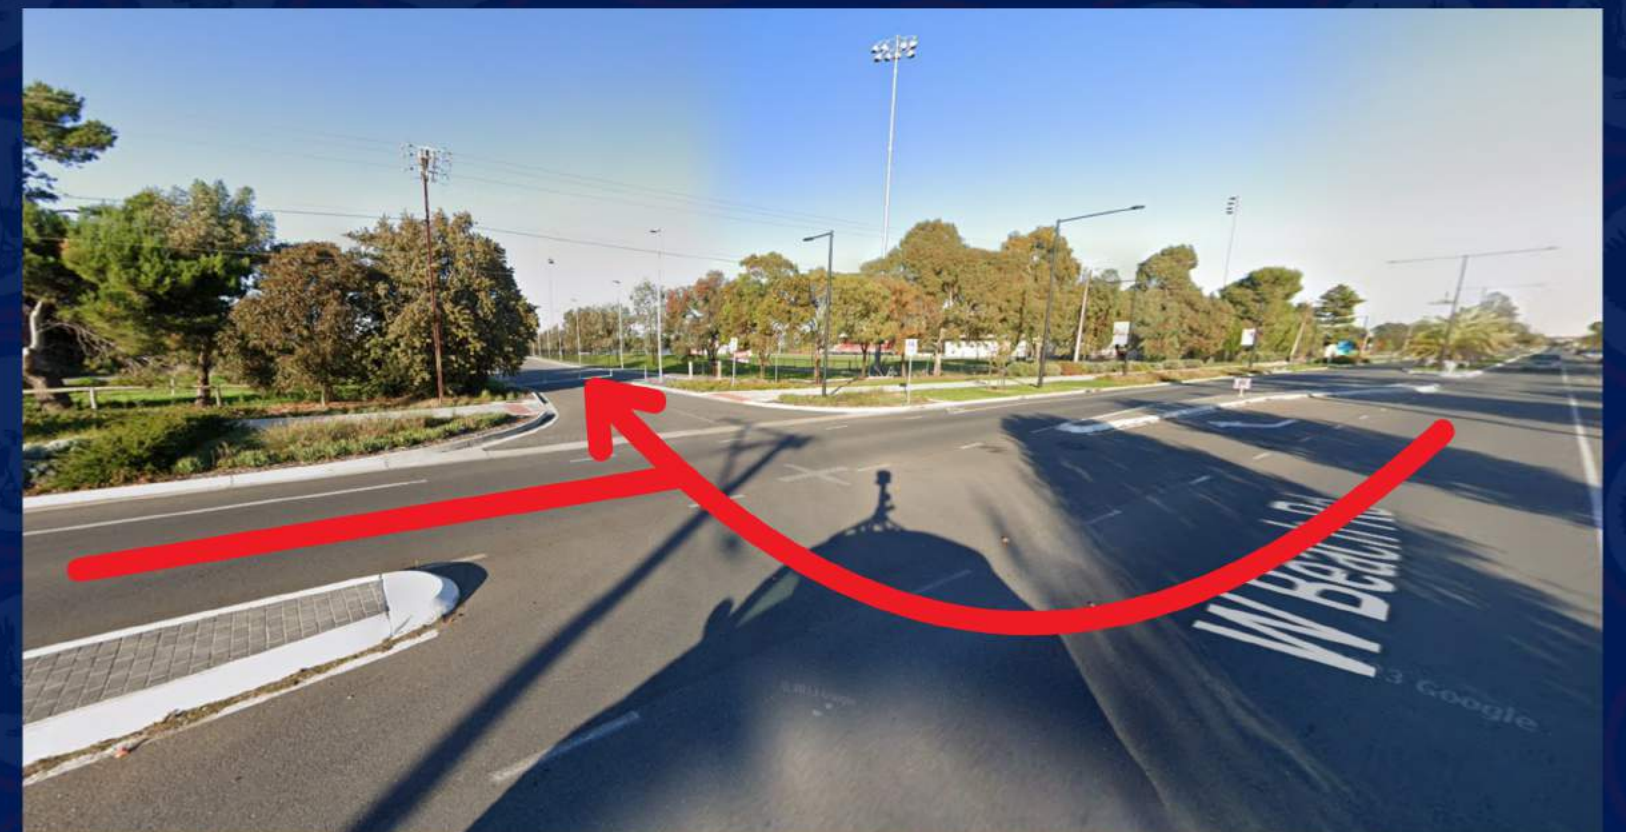

Enter via Matildas Dr off Briens Rd

VENUE 2

SERVICEFM STADIUM (FOOTBALL SA) - ARTIFICIAL PITCHES

VENUE 3
ADELAIDE CITY PARK (OAKDEN)

Crn Fosters Rd & Hilltop Dr,
Oakden SA 5086

Enter Carpark via Hilltop Drive

VENUE 4
JACK SMITH PARK (BIRKALLA)
Morphett Rd, Novar Gardens SA 5040
Enter Carpark via Morphett Rd from
Anzac Hwy or Saratoga Dr

VENUE 5
O'SULLIVAN BEACH (SA PANTHERS)
Galloway Rd O'Sullivan Beach SA 5166
Enter via Marine Dr from Galloway Rd

VENUE 6
SHC SENIOR SCHOOL

195 Brighton Road
Somerton Park SA 5044

Street Parking & Entry on Elgar Road

VENUE 7
WEST BEACH FOOTBALL CENTRE

West Beach Road
West Beach SA 5024

Enter Carpark via West Beach Road