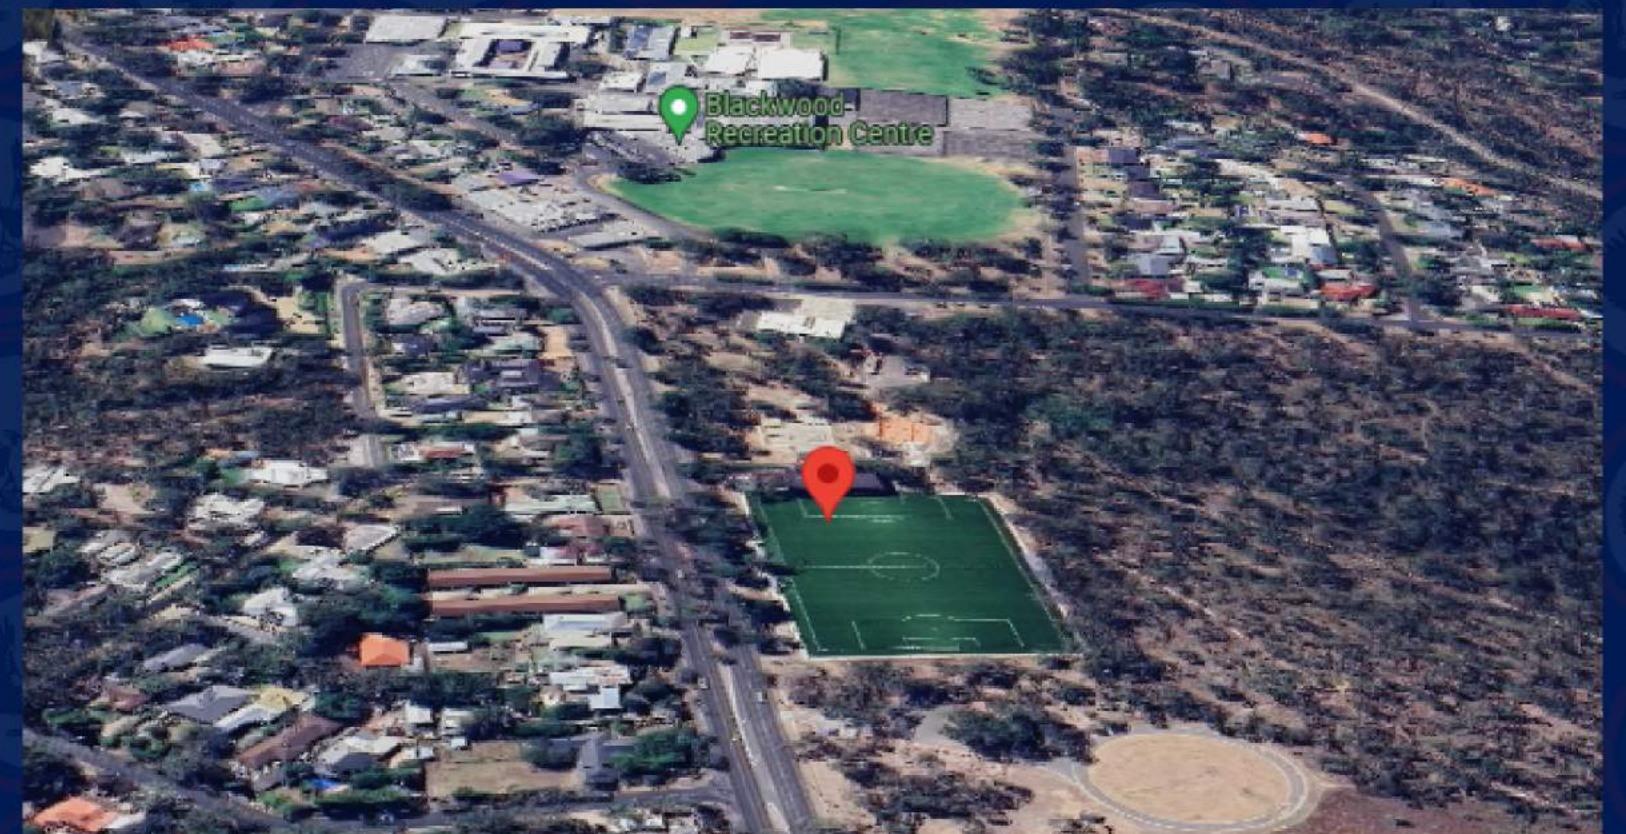

VENUE 11
STURT LIONS FOOTBALL CLUB

(KARINYA RESERVE)

Shepherds Hill Road,
Eden Hills SA 5050