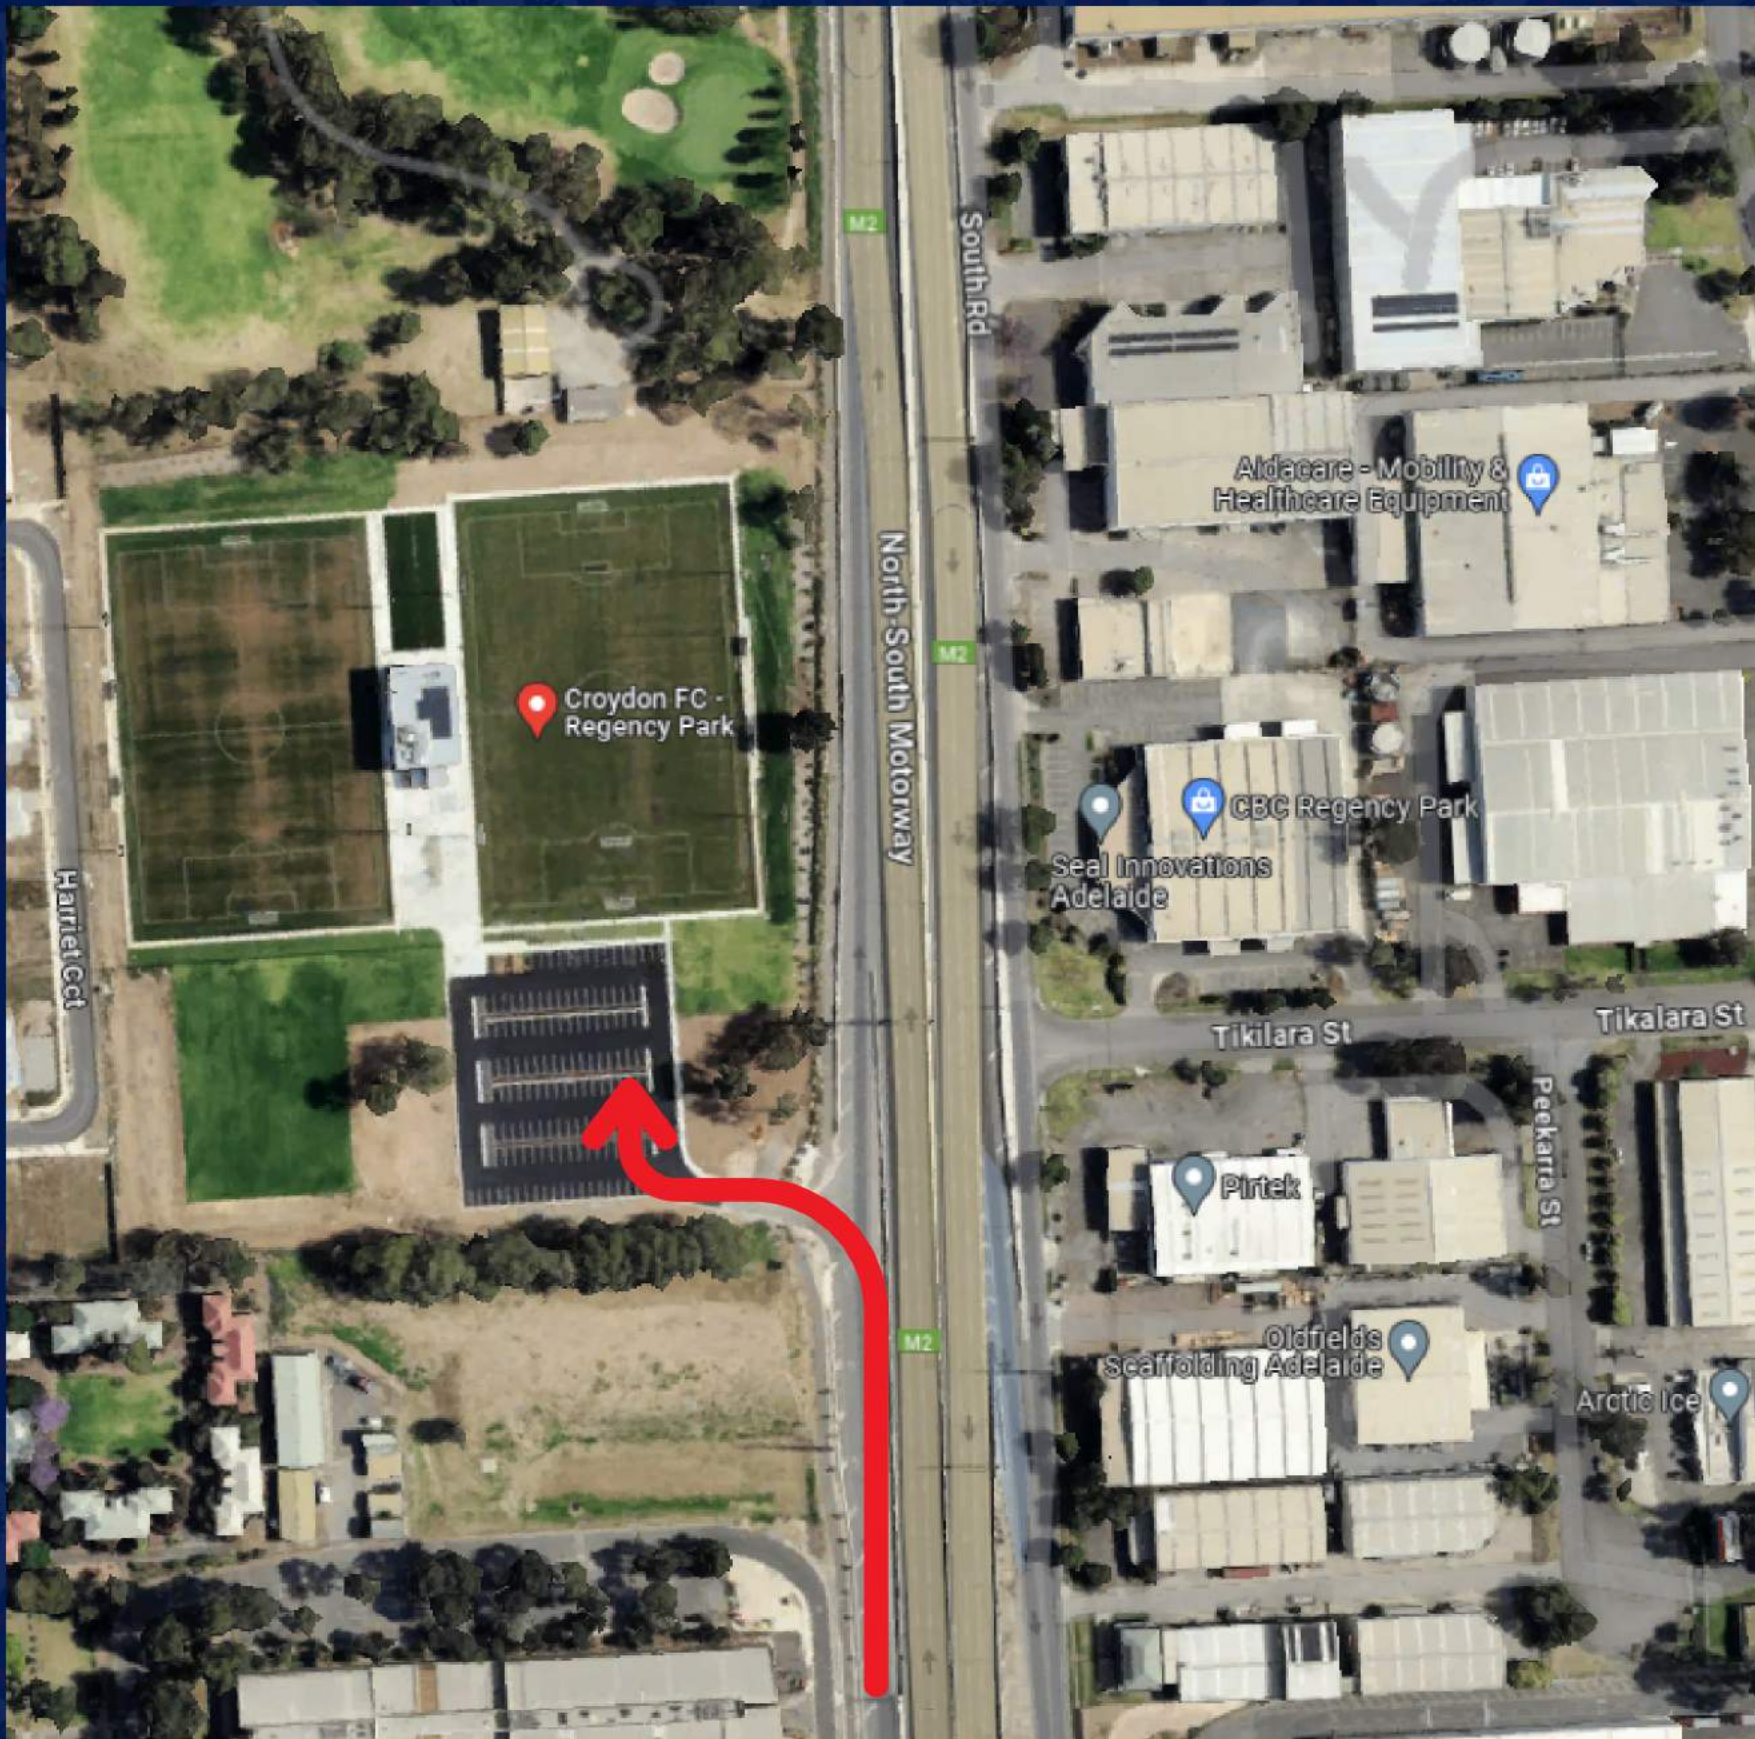

SPORTS ASSOCIATION

for Adelaide Schools

**Soccer Venue Guide
For 1st XI Soccer**

Current as of May 2024

**SPORTS
ASSOCIATION**

for Adelaide Schools

TABLE OF CONTENTS

| | |
|---|-------|
| Venue 1: Croydon Soccer Club..... | Pg 3 |
| Venue 2: ServiceFM Stadium (Football SA)..... | Pg 5 |
| Venue 3: Adelaide City Park (Oakden)..... | Pg 7 |
| Venue 4: Jack Smith Park (Birkalla)..... | Pg 8 |
| Venue 5: O'Sullivan Beach (SA Panthers)..... | Pg 9 |
| Venue 6: SHC Senior School..... | Pg 10 |
| Venue 7: West Beach Football Centre..... | Pg 11 |
| Venue 8: Campbelltown Soccer Club..... | Pg 12 |
| Venue 9: TK Shutter (Metro)..... | Pg 13 |
| Venue 10: Pulteney Grammer Ovals..... | Pg 14 |
| Venue 11: Sturt Lions Football Club..... | Pg 15 |

**VENUE 1
CROYDON SOCCER CLUB**

483 South Road,
Regency Park SA 5010

Enter Carpark via South Road

VENUE 1
CROYDON SOCCER CLUB

VENUE 2
SERVICEFM STADIUM (FOOTBALL SA)

Cnr Matildas Drive & Briens Road, Gepps
Cross SA 5094

Enter via Matildas Dr off Briens Rd

VENUE 2

SERVICEFM STADIUM (FOOTBALL SA) - ARTIFICIAL PITCHES

VENUE 3
ADELAIDE CITY PARK (OAKDEN)

Crn Fosters Rd & Hilltop Dr,
Oakden SA 5086

Enter Carpark via Hilltop Drive

VENUE 4
JACK SMITH PARK (BIRKALLA)
Morphett Rd, Novar Gardens SA 5040
Enter Carpark via Morphett Rd from
Anzac Hwy or Saratoga Dr

VENUE 5
O'SULLIVAN BEACH (SA PANTHERS)
Galloway Rd O'Sullivan Beach SA 5166
Enter via Marine Dr from Galloway Rd